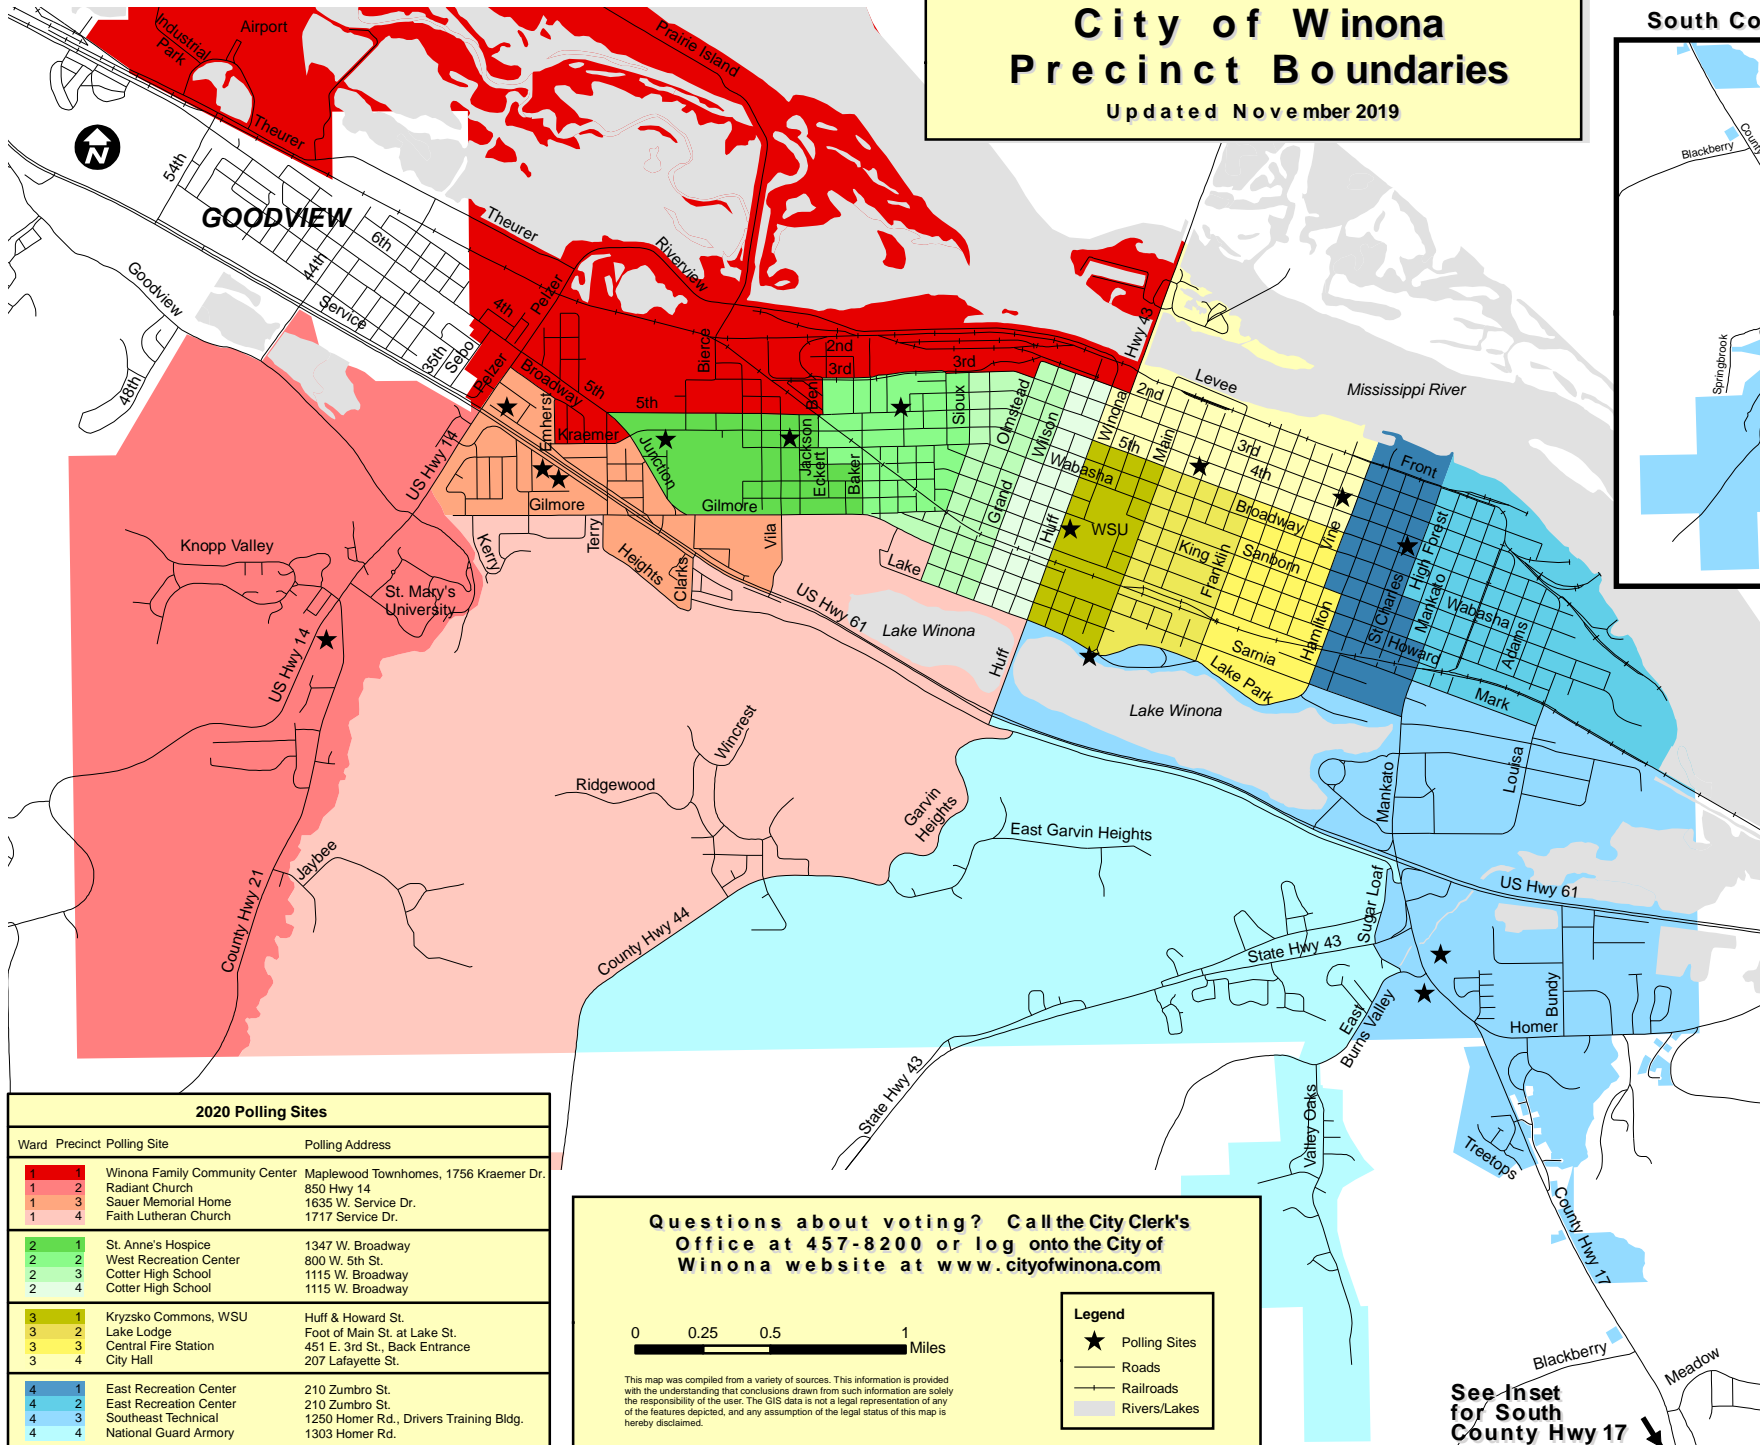

City of Winona Precinct Boundaries

Updated November 2019

South County Hwy 17

2020 Polling Sites

Ward	Precinct	Polling Site	Polling Address
1	1	Winona Family Community Center	Maplewood Townhomes, 1756 Kraemer Dr.
	2	Radiant Church	850 Hwy 14
	3	Sauer Memorial Home	1635 W. Service Dr.
	4	Faith Lutheran Church	1717 Service Dr.
2	1	St. Anne's Hospice	1347 W. Broadway
	2	West Recreation Center	800 W. 5th St.
	3	Cotter High School	1115 W. Broadway
	4	Cotter High School	1115 W. Broadway
3	1	Kryzsko Commons, WSU	Huff & Howard St.
	2	Lake Lodge	Foot of Main St. at Lake St.
	3	Central Fire Station	451 E. 3rd St., Back Entrance
	4	City Hall	207 Lafayette St.
4	1	East Recreation Center	210 Zumbro St.
	2	East Recreation Center	210 Zumbro St.
	3	Southeast Technical	1250 Homer Rd., Drivers Training Bldg.
	4	National Guard Armory	1303 Homer Rd.

Questions about voting? Call the City Clerk's Office at 457-8200 or log onto the City of Winona website at www.cityofwinona.com

0 0.25 0.5 1 Miles

Legend

- ★ Polling Sites
- Roads
- Railroads
- Rivers/Lakes

See Inset for South County Hwy 17