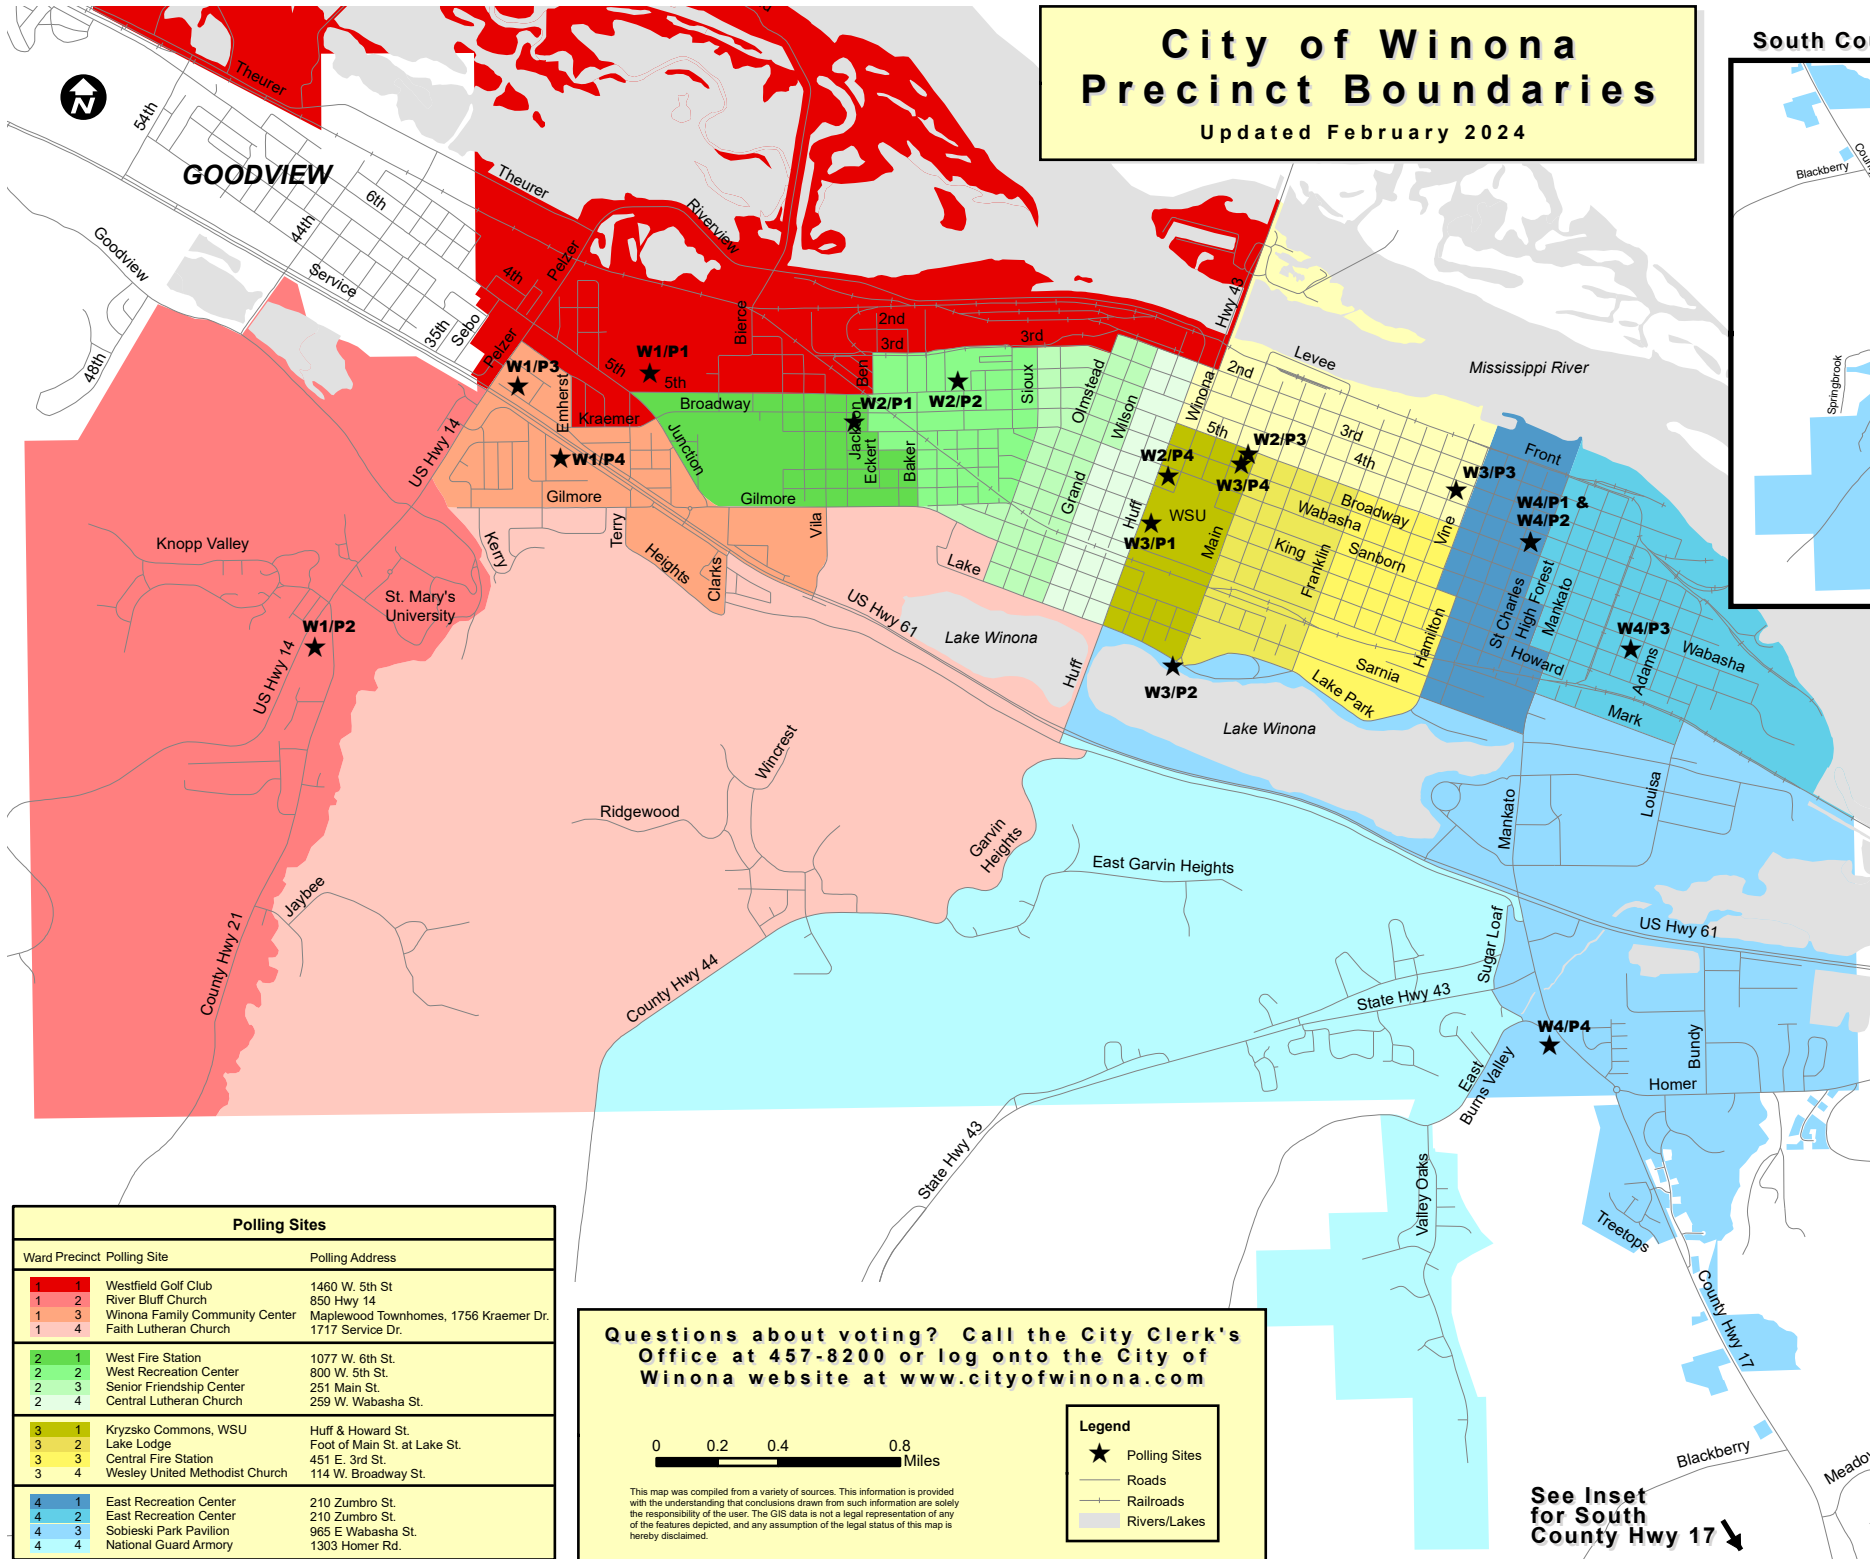

City of Winona Precinct Boundaries

Updated February 2024

South County Hwy 17

Polling Sites			
Ward	Precinct	Polling Site	Polling Address
1	1	Westfield Golf Club	1460 W. 5th St
	2	River Bluff Church	850 Hwy 14
	3	Winona Family Community Center	Maplewood Townhomes, 1756 Kraemer Dr.
	4	Faith Lutheran Church	1717 Service Dr.
2	1	West Fire Station	1077 W. 6th St.
	2	West Recreation Center	800 W. 5th St.
	3	Senior Friendship Center	251 Main St.
	4	Central Lutheran Church	259 W. Wabasha St.
3	1	Kryzsko Commons, WSU	Huff & Howard St.
	2	Lake Lodge	Foot of Main St. at Lake St.
	3	Central Fire Station	451 E. 3rd St.
	4	Wesley United Methodist Church	114 W. Broadway St.
4	1	East Recreation Center	210 Zumbro St.
	2	East Recreation Center	210 Zumbro St.
	3	Sobieski Park Pavilion	965 E Wabasha St.
	4	National Guard Armory	1303 Homer Rd.

This map was compiled from a variety of sources. This information is provided with the understanding that conclusions drawn from such information are solely the responsibility of the user. The GIS data is not a legal representation of any of the features depicted, and any assumption of the legal status of this map is hereby disclaimed.

See Inset for South County Hwy 17