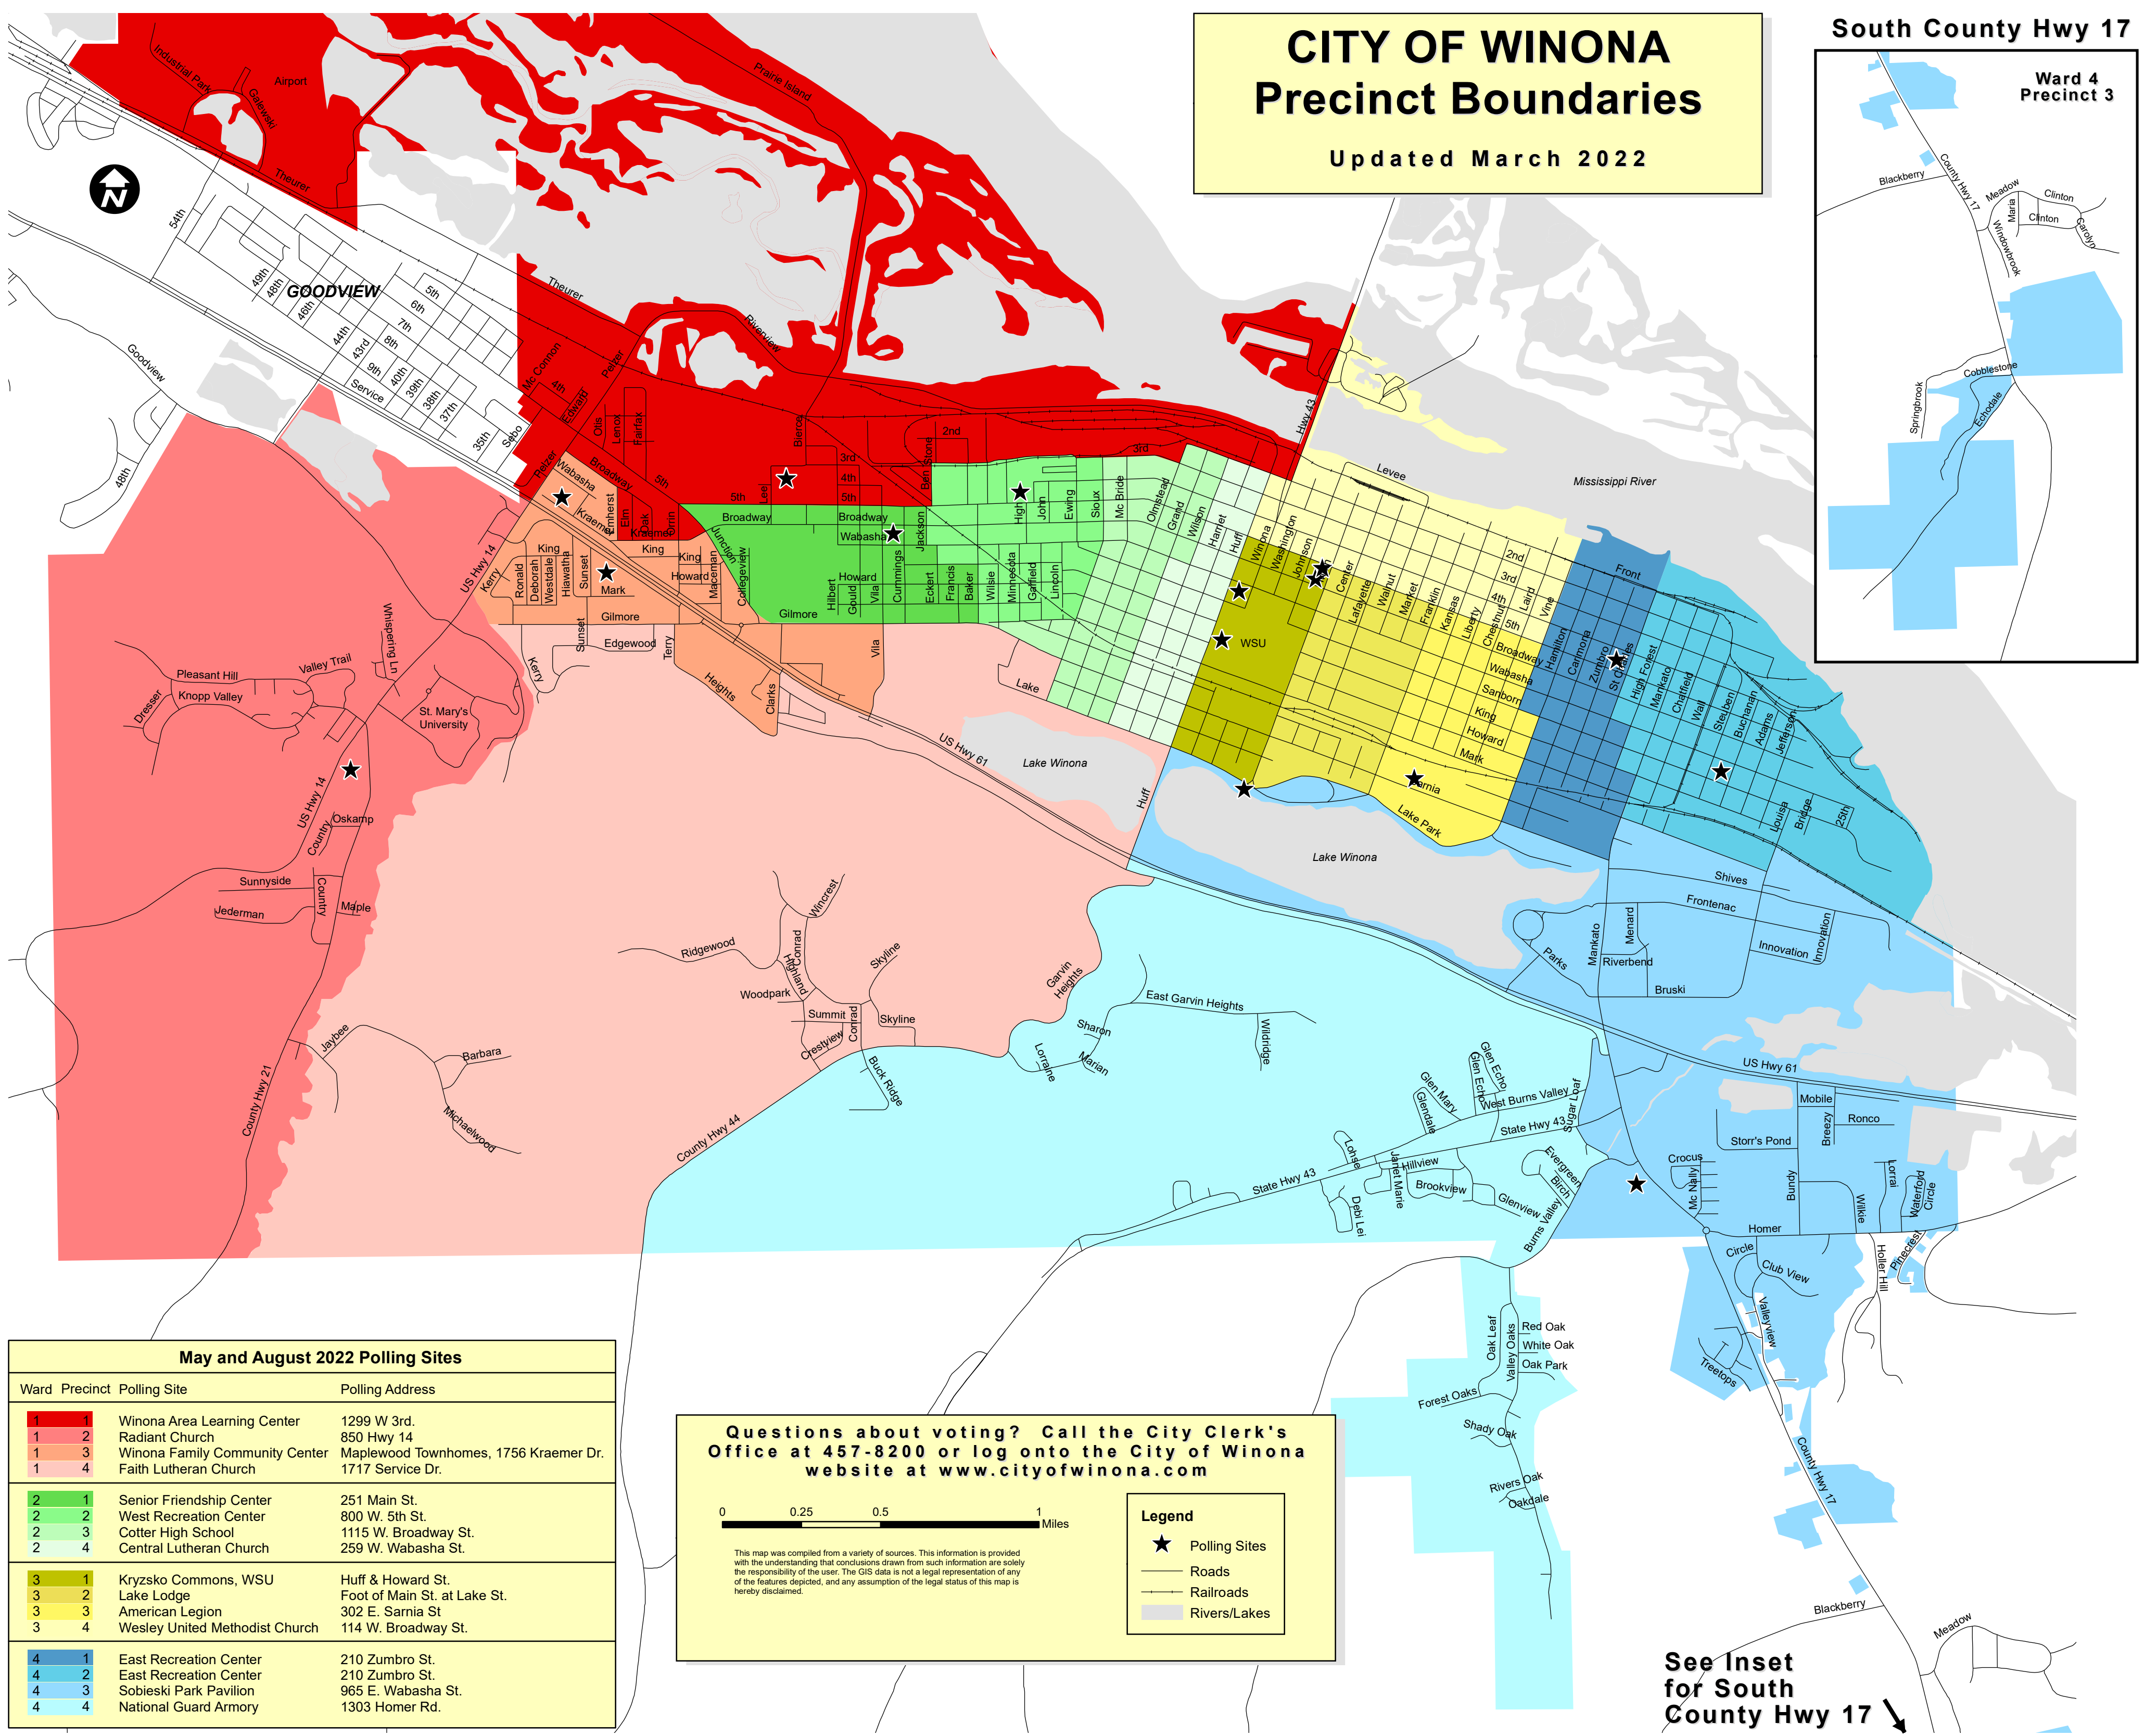

CITY OF WINONA Precinct Boundaries

Updated March 2022

South County Hwy 17

Ward 4
Precinct 3

May and August 2022 Polling Sites			
Ward	Precinct	Polling Site	Polling Address
1	1	Winona Area Learning Center	1299 W 3rd.
	2	Radiant Church	850 Hwy 14
	3	Winona Family Community Center	Maplewood Townhomes, 1756 Kraemer Dr.
	4	Faith Lutheran Church	1717 Service Dr.
2	1	Senior Friendship Center	251 Main St.
	2	West Recreation Center	800 W. 5th St.
	3	Cotter High School	1115 W. Broadway St.
	4	Central Lutheran Church	259 W. Wabasha St.
3	1	Kryzsko Commons, WSU	Huff & Howard St.
	2	Lake Lodge	Foot of Main St. at Lake St.
	3	American Legion	302 E. Sarnia St.
	4	Wesley United Methodist Church	114 W. Broadway St.
4	1	East Recreation Center	210 Zumbro St.
	2	East Recreation Center	210 Zumbro St.
	3	Sobieski Park Pavilion	965 E. Wabasha St.
	4	National Guard Armory	1303 Homer Rd.

See Inset for South County Hwy 17