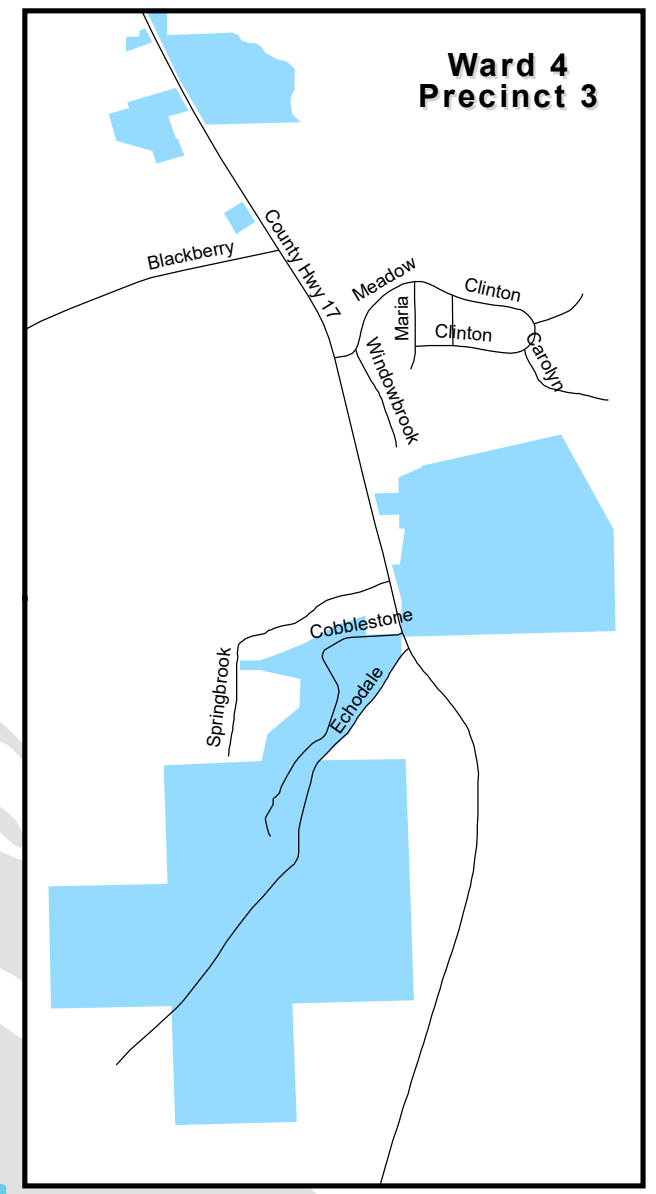

CITY OF WINONA Precinct Boundaries

Updated March 2022

South County Hwy 17

Ward 4
Precinct 3

May and August 2022 Polling Sites			
Ward	Precinct	Polling Site	Polling Address
1	1	Winona Area Learning Center	1299 W 3rd.
	2	Radiant Church	850 Hwy 14
	3	Winona Family Community Center	Maplewood Townhomes, 1756 Kraemer Dr.
	4	Faith Lutheran Church	1717 Service Dr.
2	1	Senior Friendship Center	251 Main St.
	2	West Recreation Center	800 W. 5th St.
	3	Cotter High School	1115 W. Broadway St.
	4	Central Lutheran Church	259 W. Wabasha St.
3	1	Kryzsko Commons, WSU	Huff & Howard St.
	2	Lake Lodge	Foot of Main St. at Lake St.
	3	American Legion	302 E. Sarnia St.
	4	Wesley United Methodist Church	114 W. Broadway St.
4	1	East Recreation Center	210 Zumbro St.
	2	East Recreation Center	210 Zumbro St.
	3	Sobieski Park Pavilion	965 E. Wabasha St.
	4	National Guard Armory	1303 Homer Rd.

See Inset for South County Hwy 17