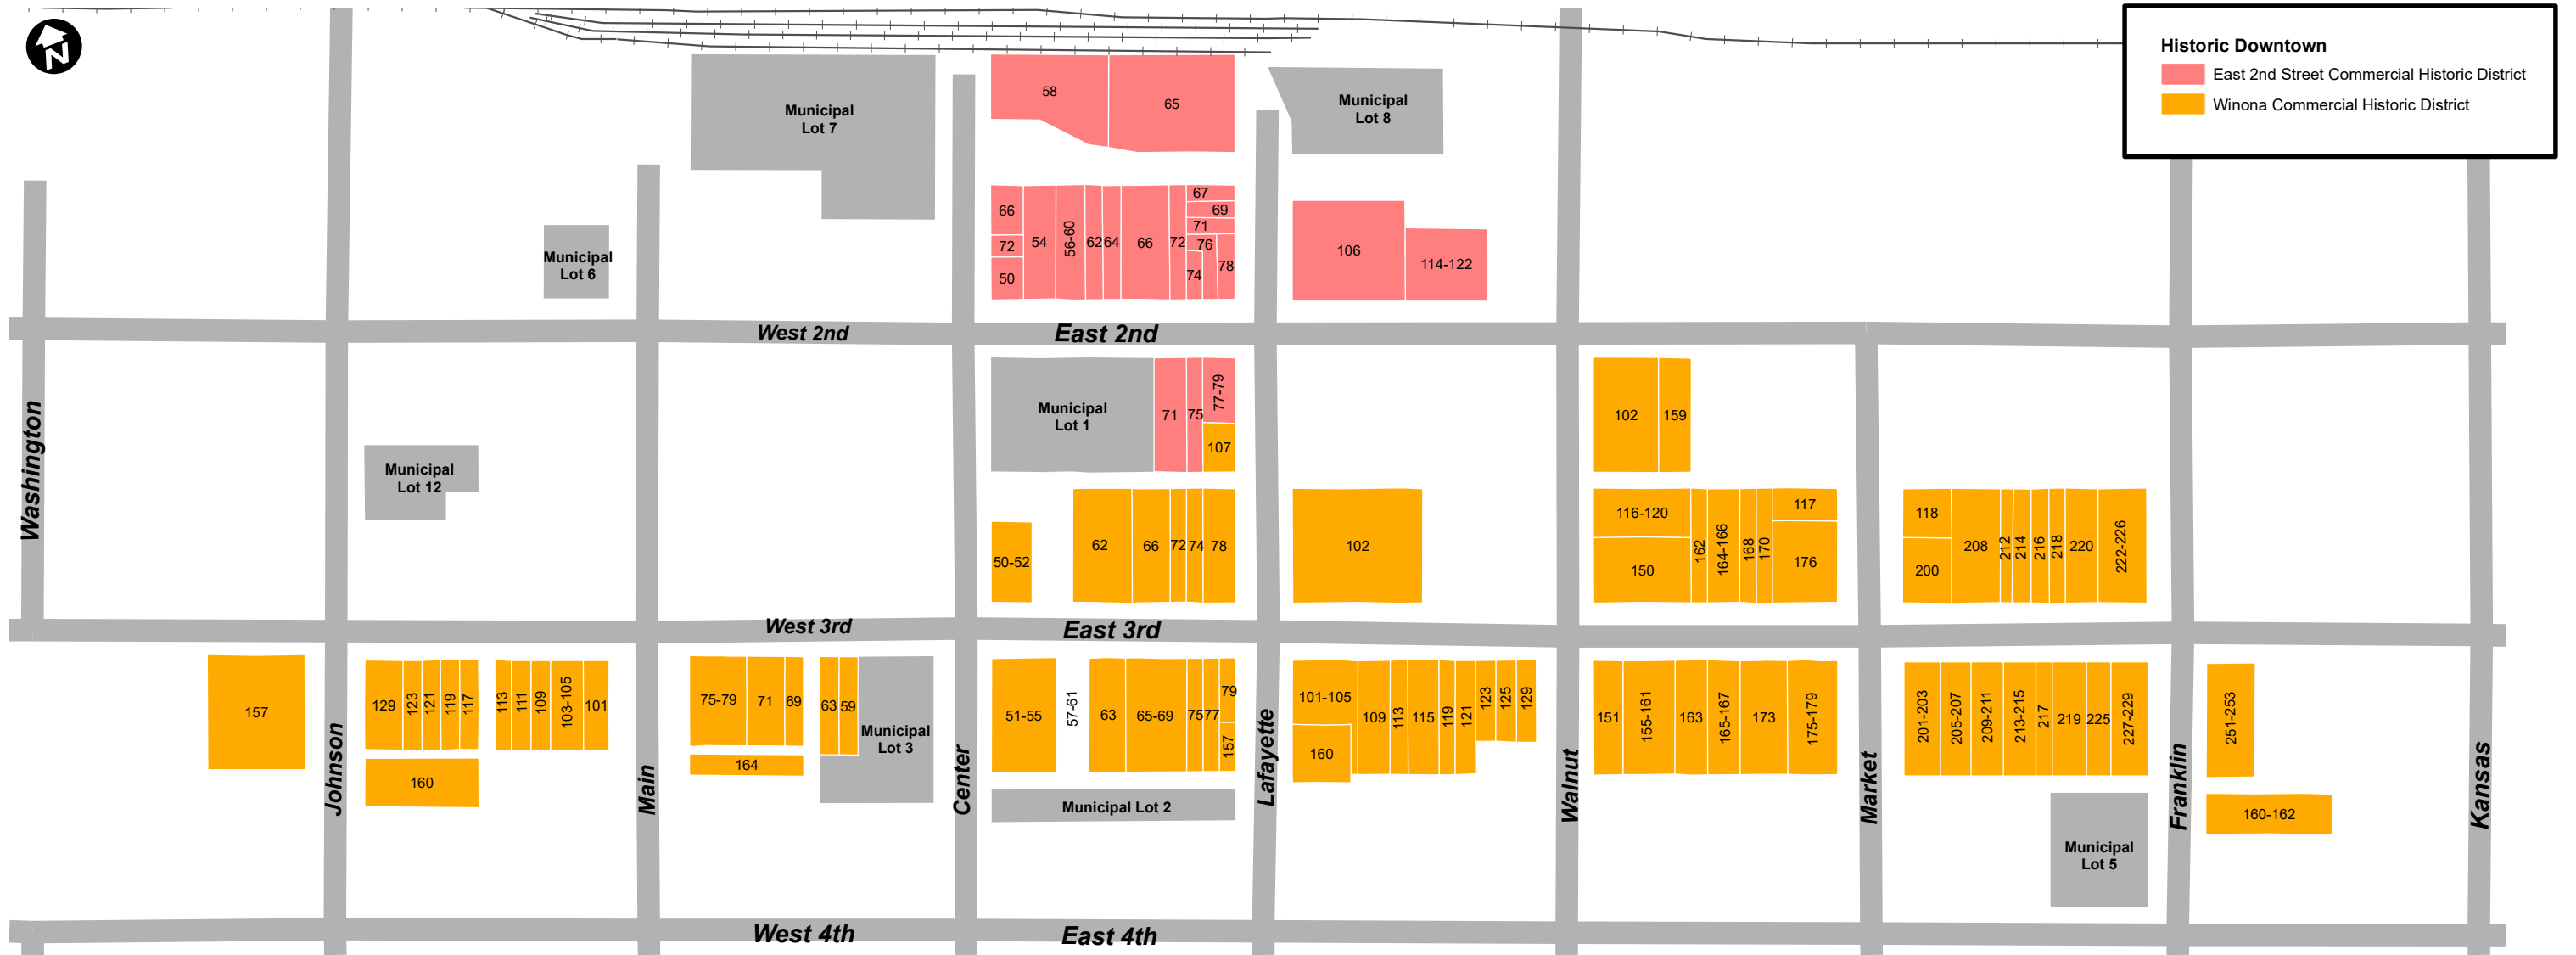

CITY OF WINONA DOWNTOWN LOCAL HISTORIC DISTRICTS

EAST 2ND STREET COMMERCIAL HISTORIC DISTRICT

Address	Building	Date
65 E Front St	Winona & St Peter Railroad -	1883
58 Center St	" " Freighthouse	1883
66 Center St	International Harvester Building	1904
72 Center St	McCormick Building	1888
50 E 2nd St	Second National Bank Building	1871-1872
54 E 2nd St	Ford Block	1866
58-60 E 2nd St	First National Bank	1867
62 E 2nd St	Simon Furniture Building	1872
64 E 2nd St	Landon Building	1915
66 E 2nd St	R.D. Cone Building / Addition	1863 / 1884-1885
71 E 2nd St	C.H. Blanchard Building	1863
72 E 2nd St	Gernes Building	1868
74 E 2nd St	C.M. Gernes Building	1868
75 E 2nd St	Commercial Building	1865
76 E 2nd St	Sherer Boot Building	1865
78 E 2nd St	Jacob Smith Meat Market Building	1865
77-79 E 2nd St	Buffum Block	1865
102 E 2nd St	Eye and Vision Clinic	1995
114-122 E 2nd St	Kirch-Latsch Building *	1869
71 Lafayette St	Jacob Smith Saloon Building	1868
69 Lafayette St	George Schmidt Saloon Building	1867
67 Lafayette St	R.D. Cone Storage Building	1895-1905