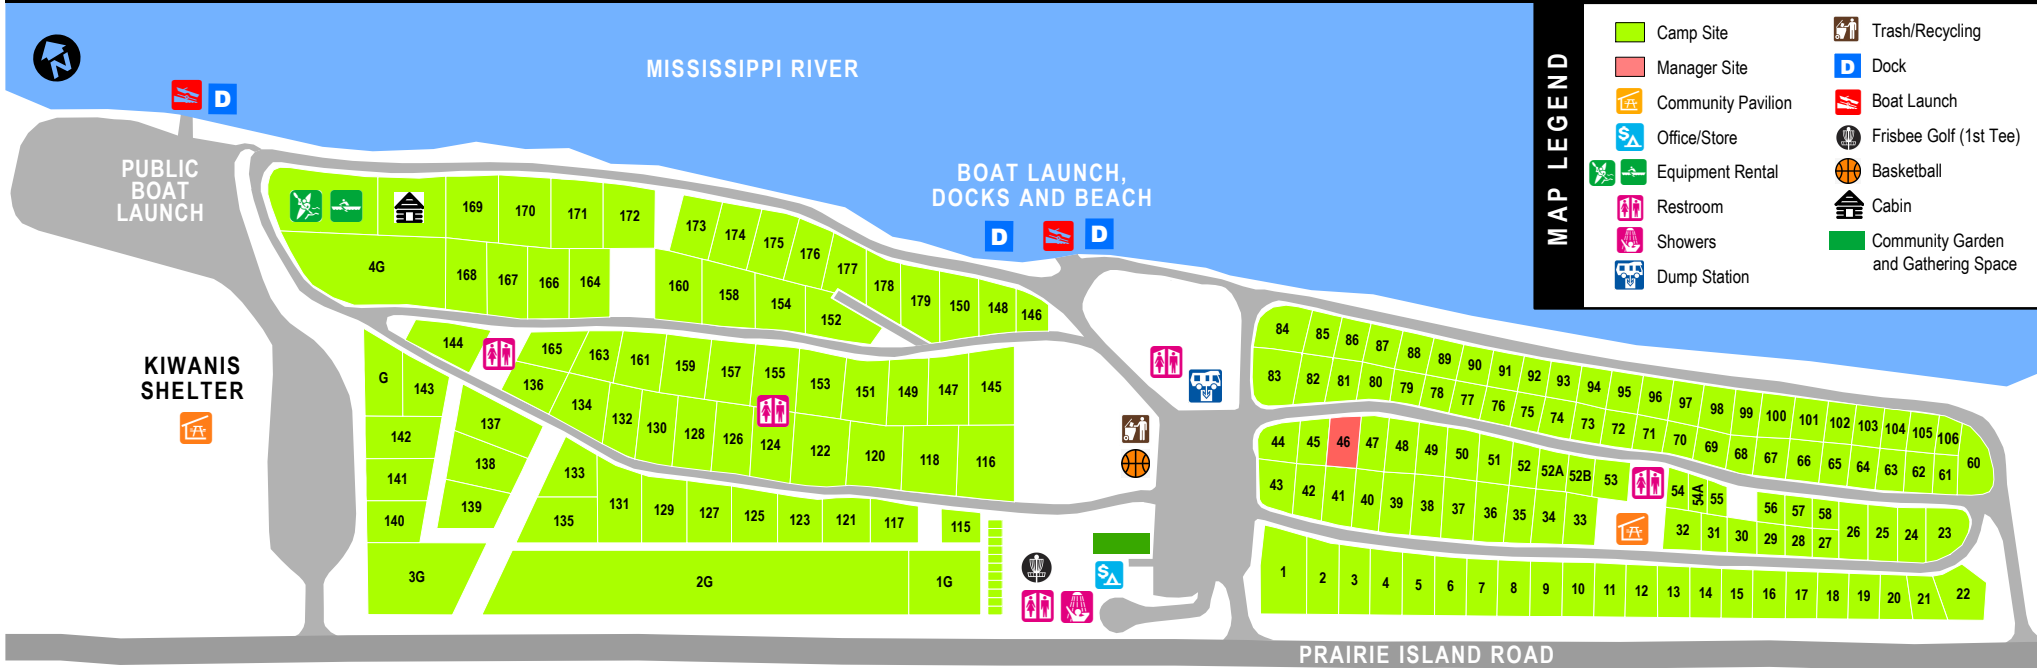

# PRAIRIE ISLAND CAMPGROUND, WINONA, MN

MAP LEGEND

-  Camp Site
-  Manager Site
-  Community Pavilion
-  Office/Store
-  Equipment Rental
-  Restroom
-  Showers
-  Dump Station
-  Trash/Recycling
-  Dock
-  Boat Launch
-  Frisbee Golf (1st Tee)
-  Basketball
-  Cabin
-  Community Garden and Gathering Space