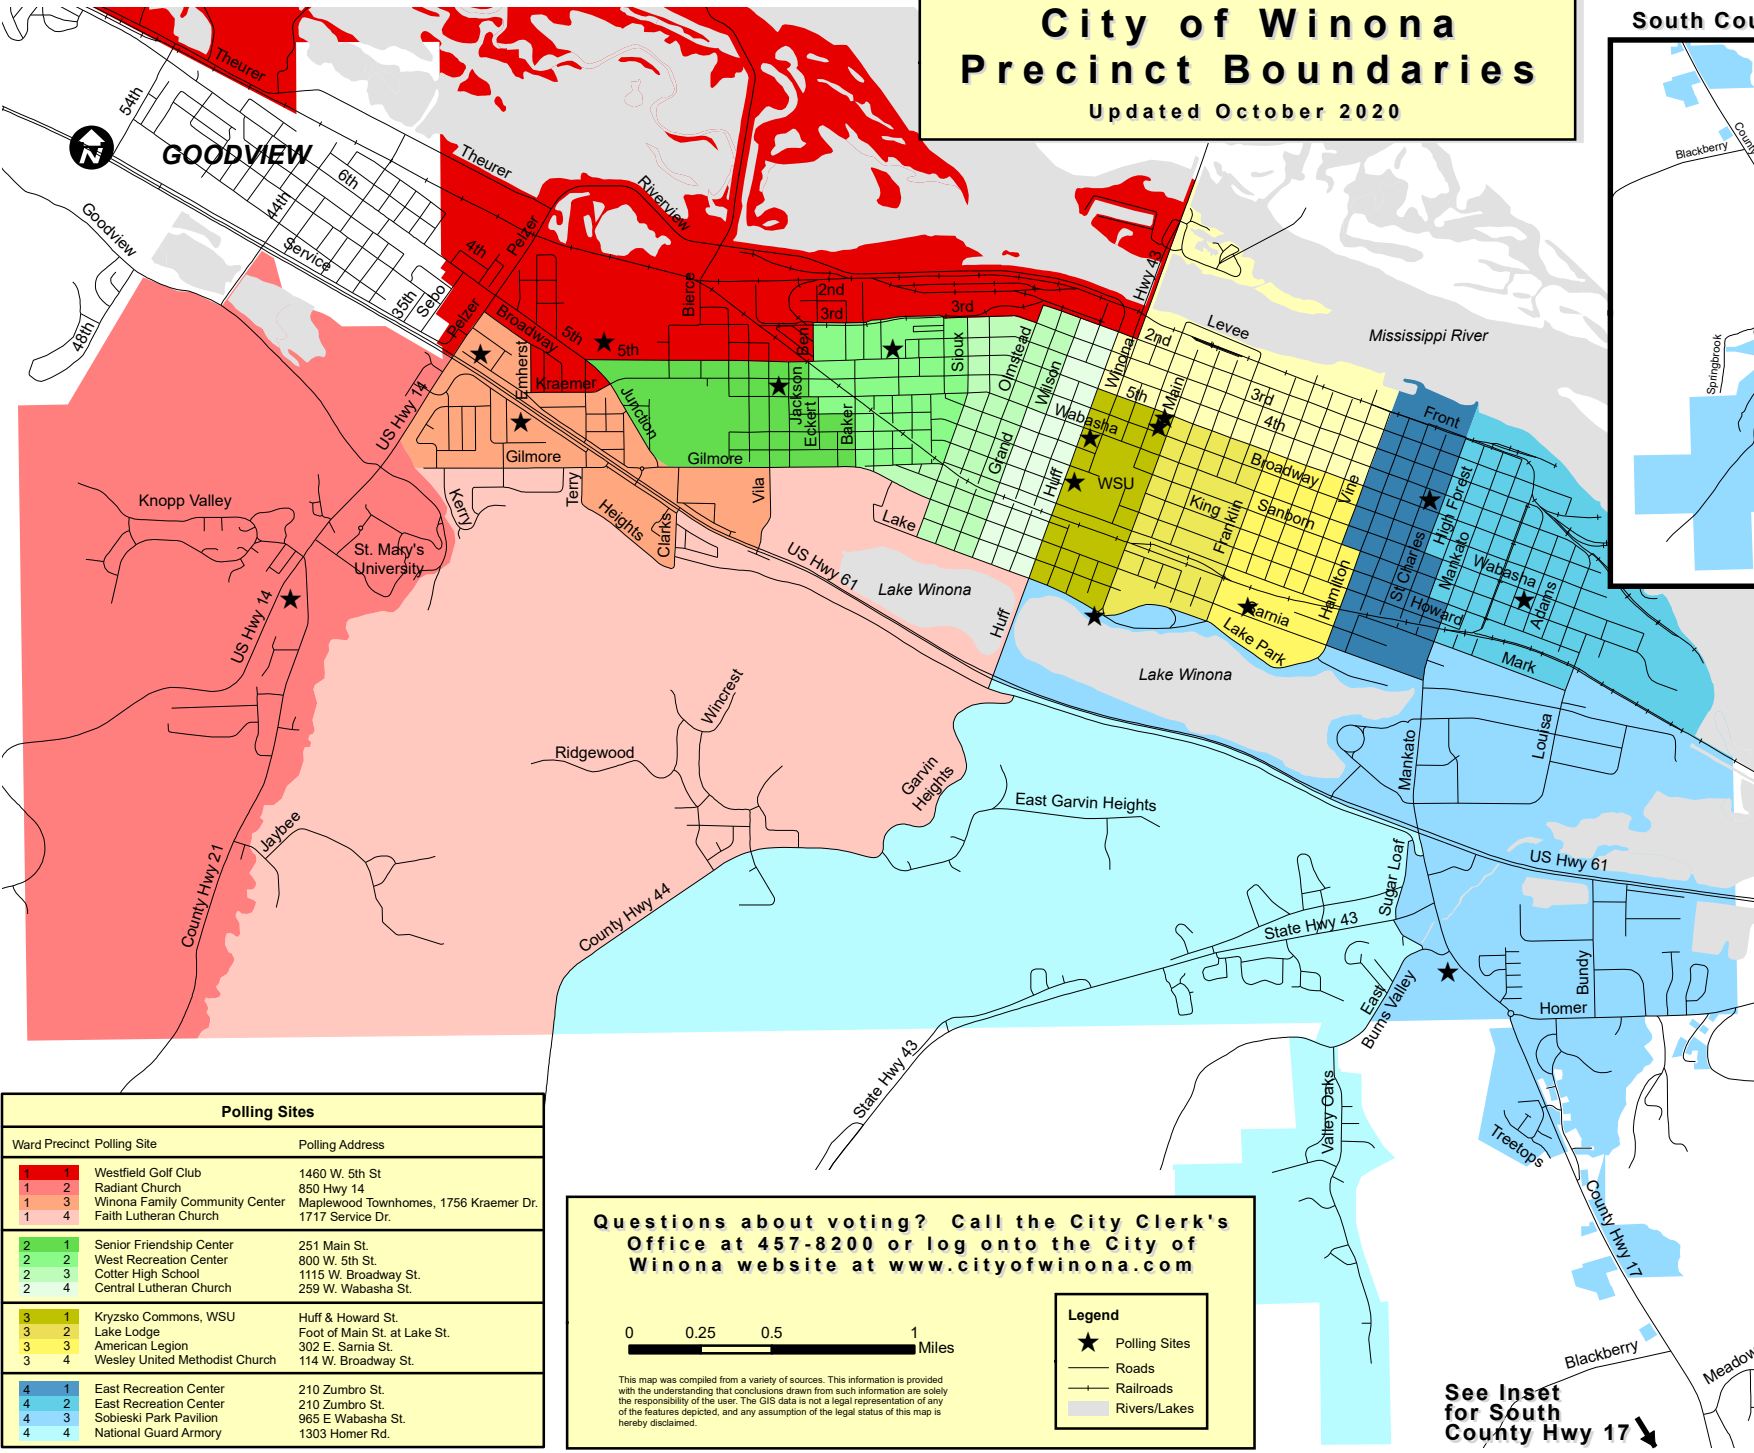

# City of Winona Precinct Boundaries

Updated October 2020

## South County Hwy 17

Polling Sites		
Ward Precinct	Polling Site	Polling Address
1 3	Westfield Golf Club	1460 W. 5th St
	Radiant Church	850 Hwy 14
	Winona Family Community Center	Maplewood Townhomes, 1756 Kraemer Dr.
	Faith Lutheran Church	1717 Service Dr.
2 1	Senior Friendship Center	251 Main St.
	West Recreation Center	800 W. 5th St.
	Cotter High School	1115 W. Broadway St.
	Central Lutheran Church	259 W. Wabasha St.
3 1	Kryzsko Commons, WSU	Huff & Howard St.
	Lake Lodge	Foot of Main St. at Lake St.
	American Legion	302 E. Sarnia St.
	Wesley United Methodist Church	114 W. Broadway St.
4 1	East Recreation Center	210 Zumbro St.
	East Recreation Center	210 Zumbro St.
	Sobieski Park Pavilion	965 E Wabasha St.
	National Guard Armory	1303 Homer Rd.

This map was compiled from a variety of sources. This information is provided with the understanding that conclusions drawn from such information are solely the responsibility of the user. The GIS data is not a legal representation of any of the features depicted, and any assumption of the legal status of this map is hereby disclaimed.

See Inset for South County Hwy 17