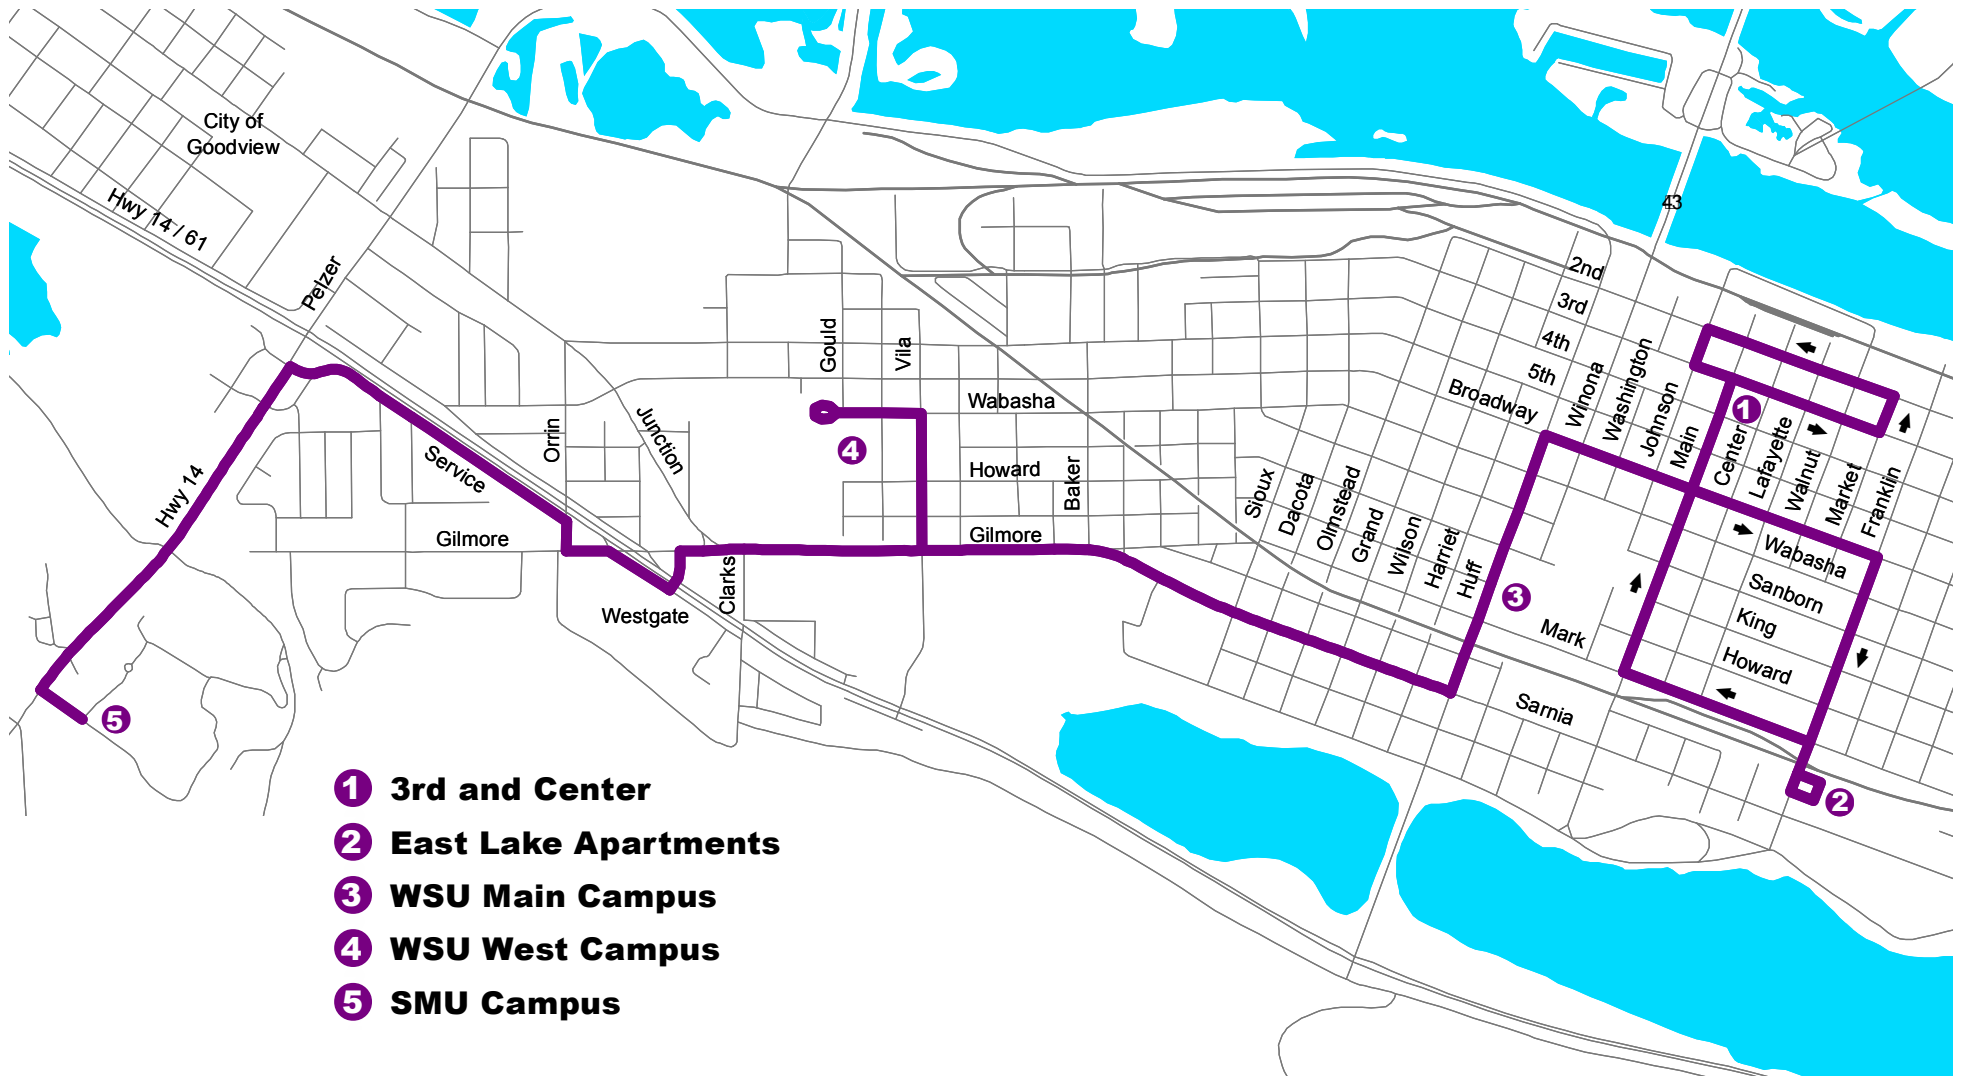

Take the **SAFE RIDE** to . . .

Downtown Winona

Safe, Convenient, and Free!

- 1 3rd and Center
- 2 East Lake Apartments
- 3 WSU Main Campus
- 4 WSU West Campus
- 5 SMU Campus

| Friday and Saturday Night Schedule | | | | | | | | | |
|------------------------------------|----------|----------|---------------|---------|---------|---------------|----------|----------|-------|
| SMU | WSU West | WSU Main | E. Lake Apts. | Arrives | Departs | E. Lake Apts. | WSU Main | WSU West | SMU |
| 5 | 4 | 3 | 2 | 1 | 1 | 2 | 3 | 4 | 5 |
| 7:00 | 7:08 | 7:14 | 7:19 | 7:24 | 7:26 | 7:36 | 7:41 | 7:48 | 7:55 |
| 8:00 | 8:08 | 8:14 | 8:19 | 8:24 | 8:26 | 8:26 | 8:41 | 8:48 | 8:55 |
| 9:00 | 9:08 | 9:14 | 9:19 | 9:24 | 9:26 | 9:36 | 9:41 | 9:48 | 9:55 |
| 9:30 | 9:38 | 9:44 | 9:49 | 9:54 | 9:56 | 10:06 | 10:11 | 10:18 | 10:25 |
| 10:00 | 10:08 | 10:14 | 10:19 | 10:24 | 10:26 | 10:36 | 10:41 | 10:48 | 10:55 |
| 10:30 | 10:38 | 10:44 | 10:49 | 10:54 | 10:56 | 11:06 | 11:11 | 11:18 | 11:25 |
| 11:00 | 11:08 | 11:14 | 11:19 | 11:24 | 11:26 | 11:36 | 11:41 | 11:48 | 11:55 |
| 11:30 | 11:38 | 11:44 | 11:49 | 11:54 | 11:56 | 12:06 | 12:11 | 12:18 | 12:25 |
| 12:00 | 12:08 | 12:14 | 12:19 | 12:24 | 12:26 | | | | 12:46 |
| | | | | 12:39 | 12:40 | 12:50 | 12:56 | 1:02 | |
| | | | | 1:07 | 1:09 | | | | 1:30 |
| | | | | 1:08 | 1:09 | 1:19 | 1:24 | 1:31 | |

Downtown Stops:
 2nd / Johnson (MC's)
 3rd / Johnson (Legendary)
 3rd / Market (Gabby's)
 3rd / Franklin (Mulligans)

* 2 Buses Depart from Downtown at 1:09 AM

Effective January 2014

SPONSORED BY

WINONA TRANSIT
SERVICE