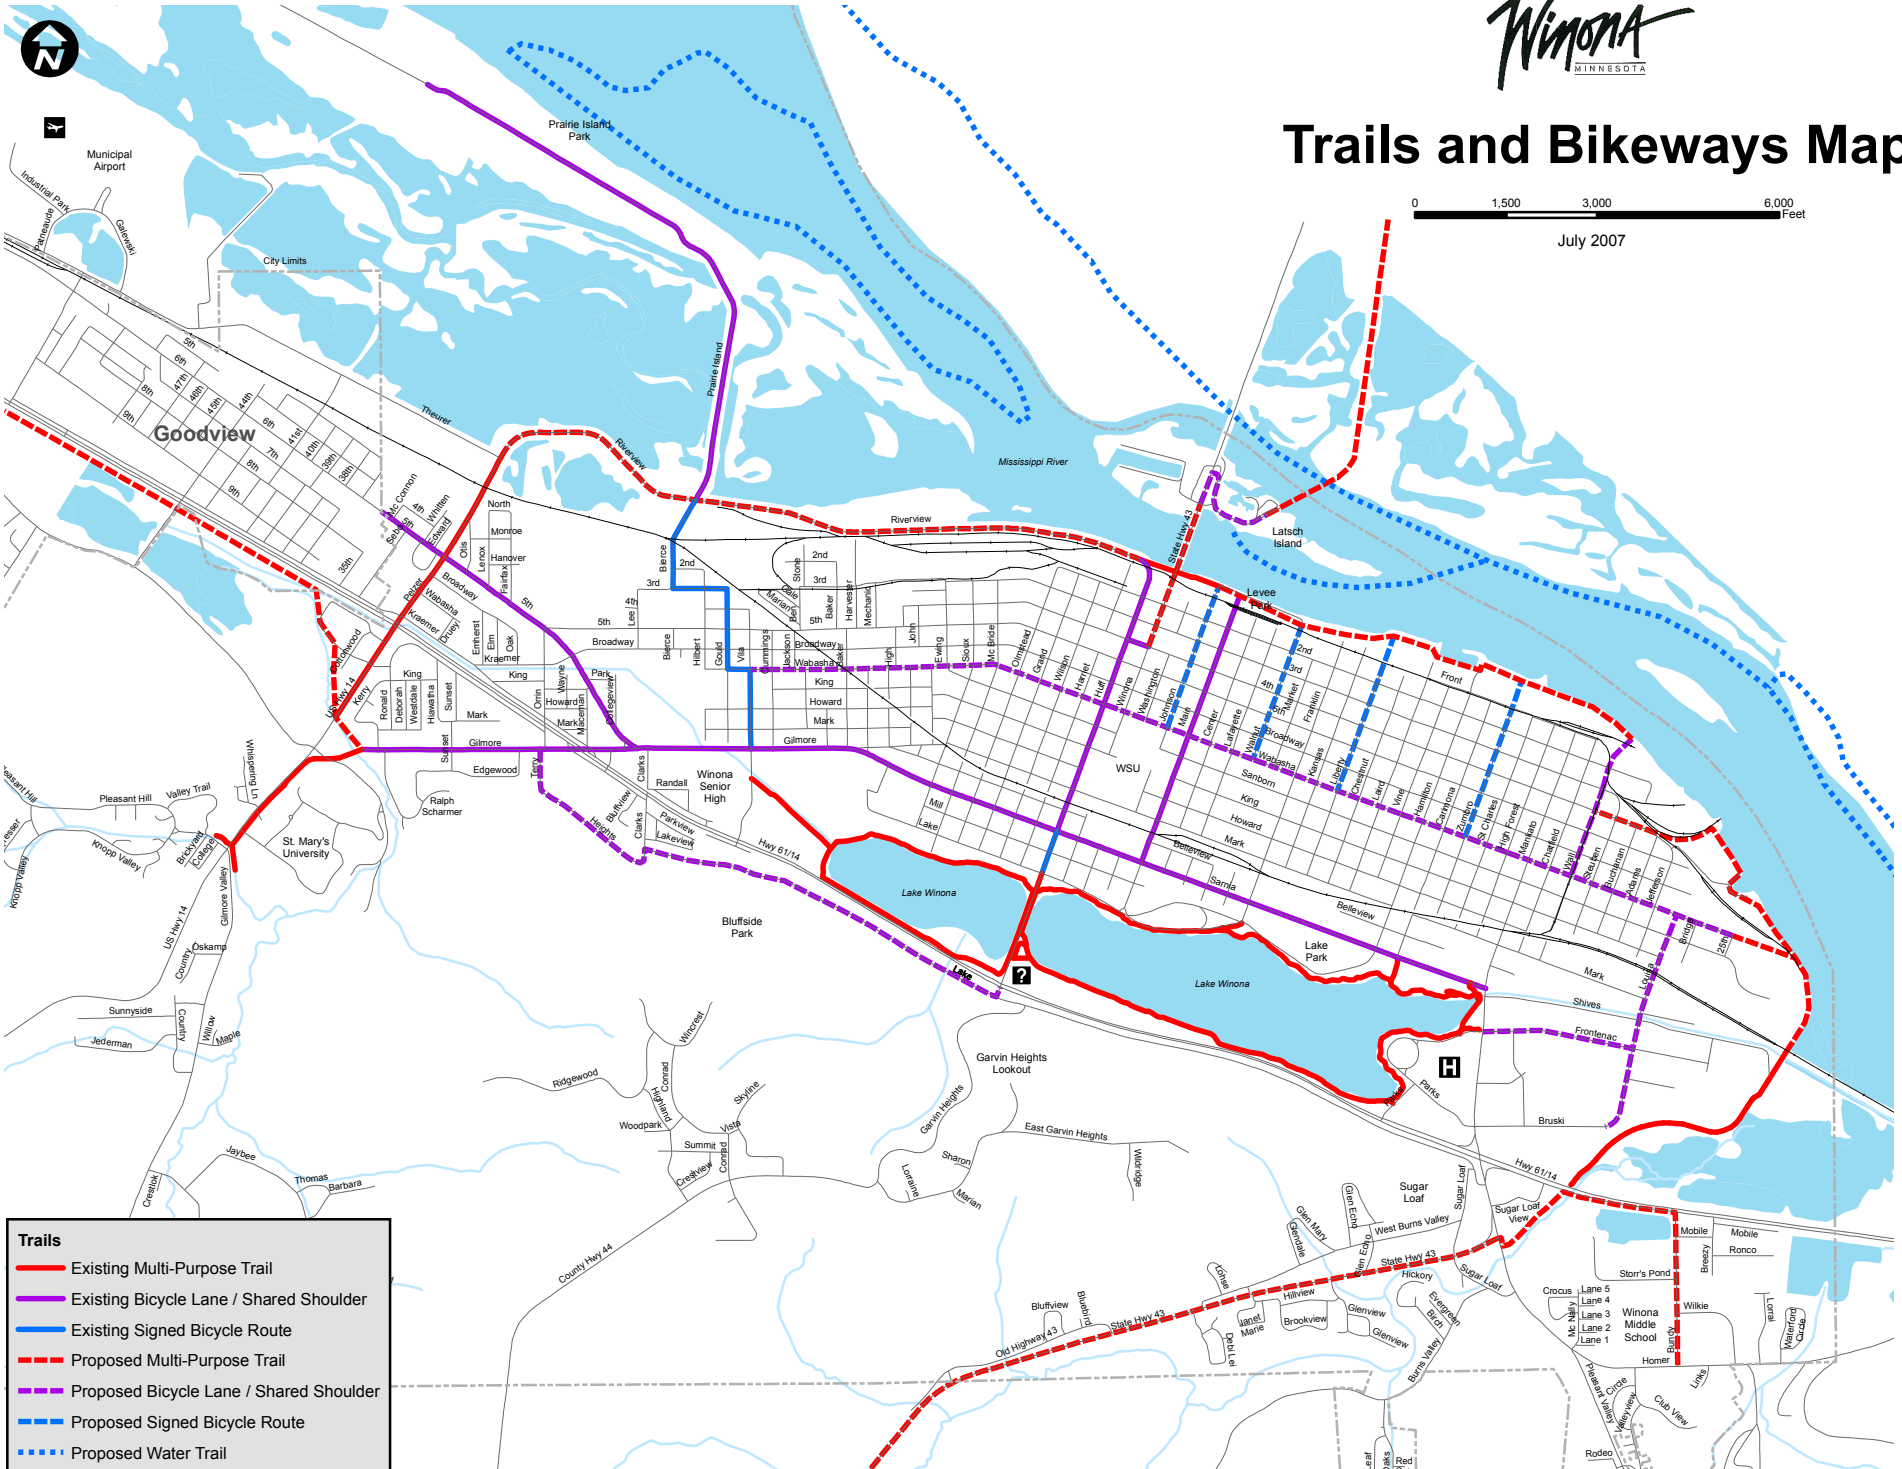

# Trails and Bikeways Map

July 2007

**Trails**

- Existing Multi-Purpose Trail
- Existing Bicycle Lane / Shared Shoulder
- Existing Signed Bicycle Route
- Proposed Multi-Purpose Trail
- Proposed Bicycle Lane / Shared Shoulder
- Proposed Signed Bicycle Route
- Proposed Water Trail

Lake Winona

Lake Winona

Lake Winona

Lake Winona

Lake Winona

Prairie Island Park

Bluffs Park

Garvin Heights Lookout

East Garvin Heights

Sugar Loaf

Sugar Loaf

Sugar Loaf

Levee Park

Front

Bellevue

Mark