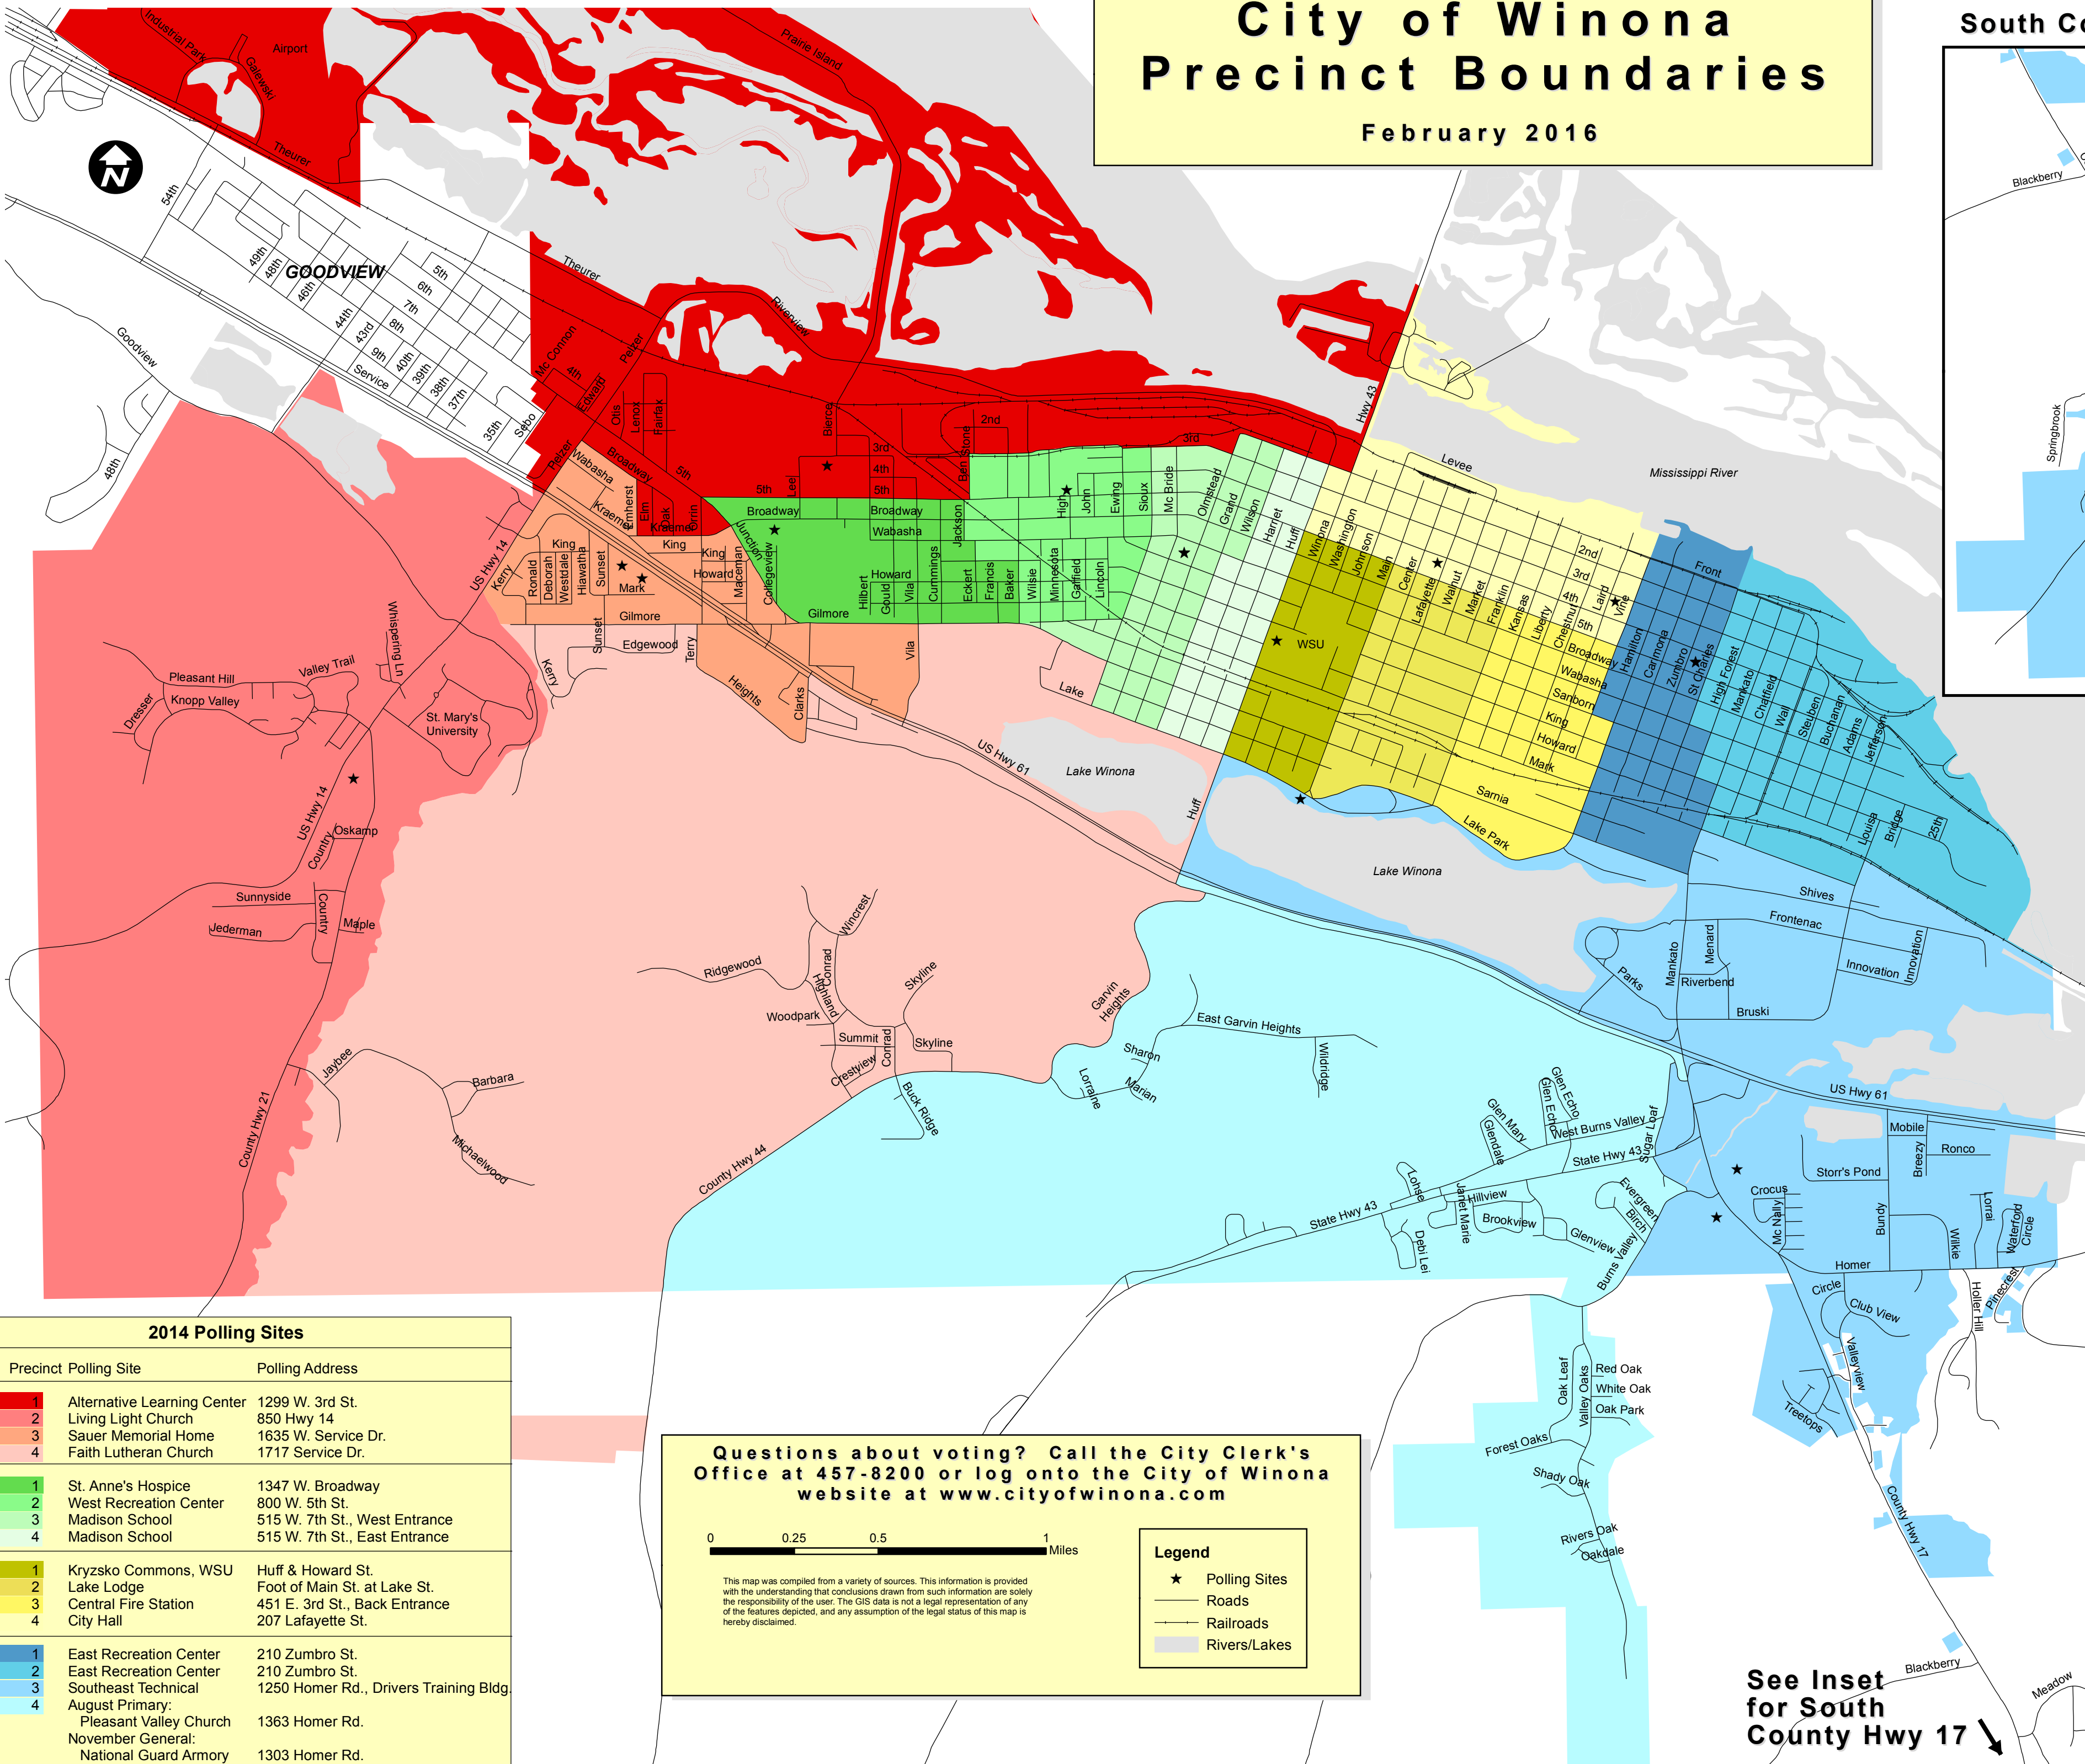

City of Winona Precinct Boundaries

February 2016

2014 Polling Sites			
Ward	Precinct	Polling Site	Polling Address
1	1	Alternative Learning Center	1299 W. 3rd St.
	2	Living Light Church	850 Hwy 14
	3	Sauer Memorial Home	1635 W. Service Dr.
	4	Faith Lutheran Church	1717 Service Dr.
2	1	St. Anne's Hospice	1347 W. Broadway
	2	West Recreation Center	800 W. 5th St.
	3	Madison School	515 W. 7th St., West Entrance
	4	Madison School	515 W. 7th St., East Entrance
3	1	Kryzsko Commons, WSU	Huff & Howard St.
	2	Lake Lodge	Foot of Main St. at Lake St.
	3	Central Fire Station	451 E. 3rd St., Back Entrance
	4	City Hall	207 Lafayette St.
4	1	East Recreation Center	210 Zumbro St.
	2	East Recreation Center	210 Zumbro St.
	3	Southeast Technical	1250 Homer Rd., Drivers Training Bldg
	4	August Primary: Pleasant Valley Church November General: National Guard Armory	1363 Homer Rd. 1303 Homer Rd.

Questions about voting? Call the City Clerk's Office at 457-8200 or log onto the City of Winona website at www.cityofwinona.com

Legend

- ★ Polling Sites
- Roads
- Railroads
- ▭ Rivers/Lakes

See Inset for South County Hwy 17