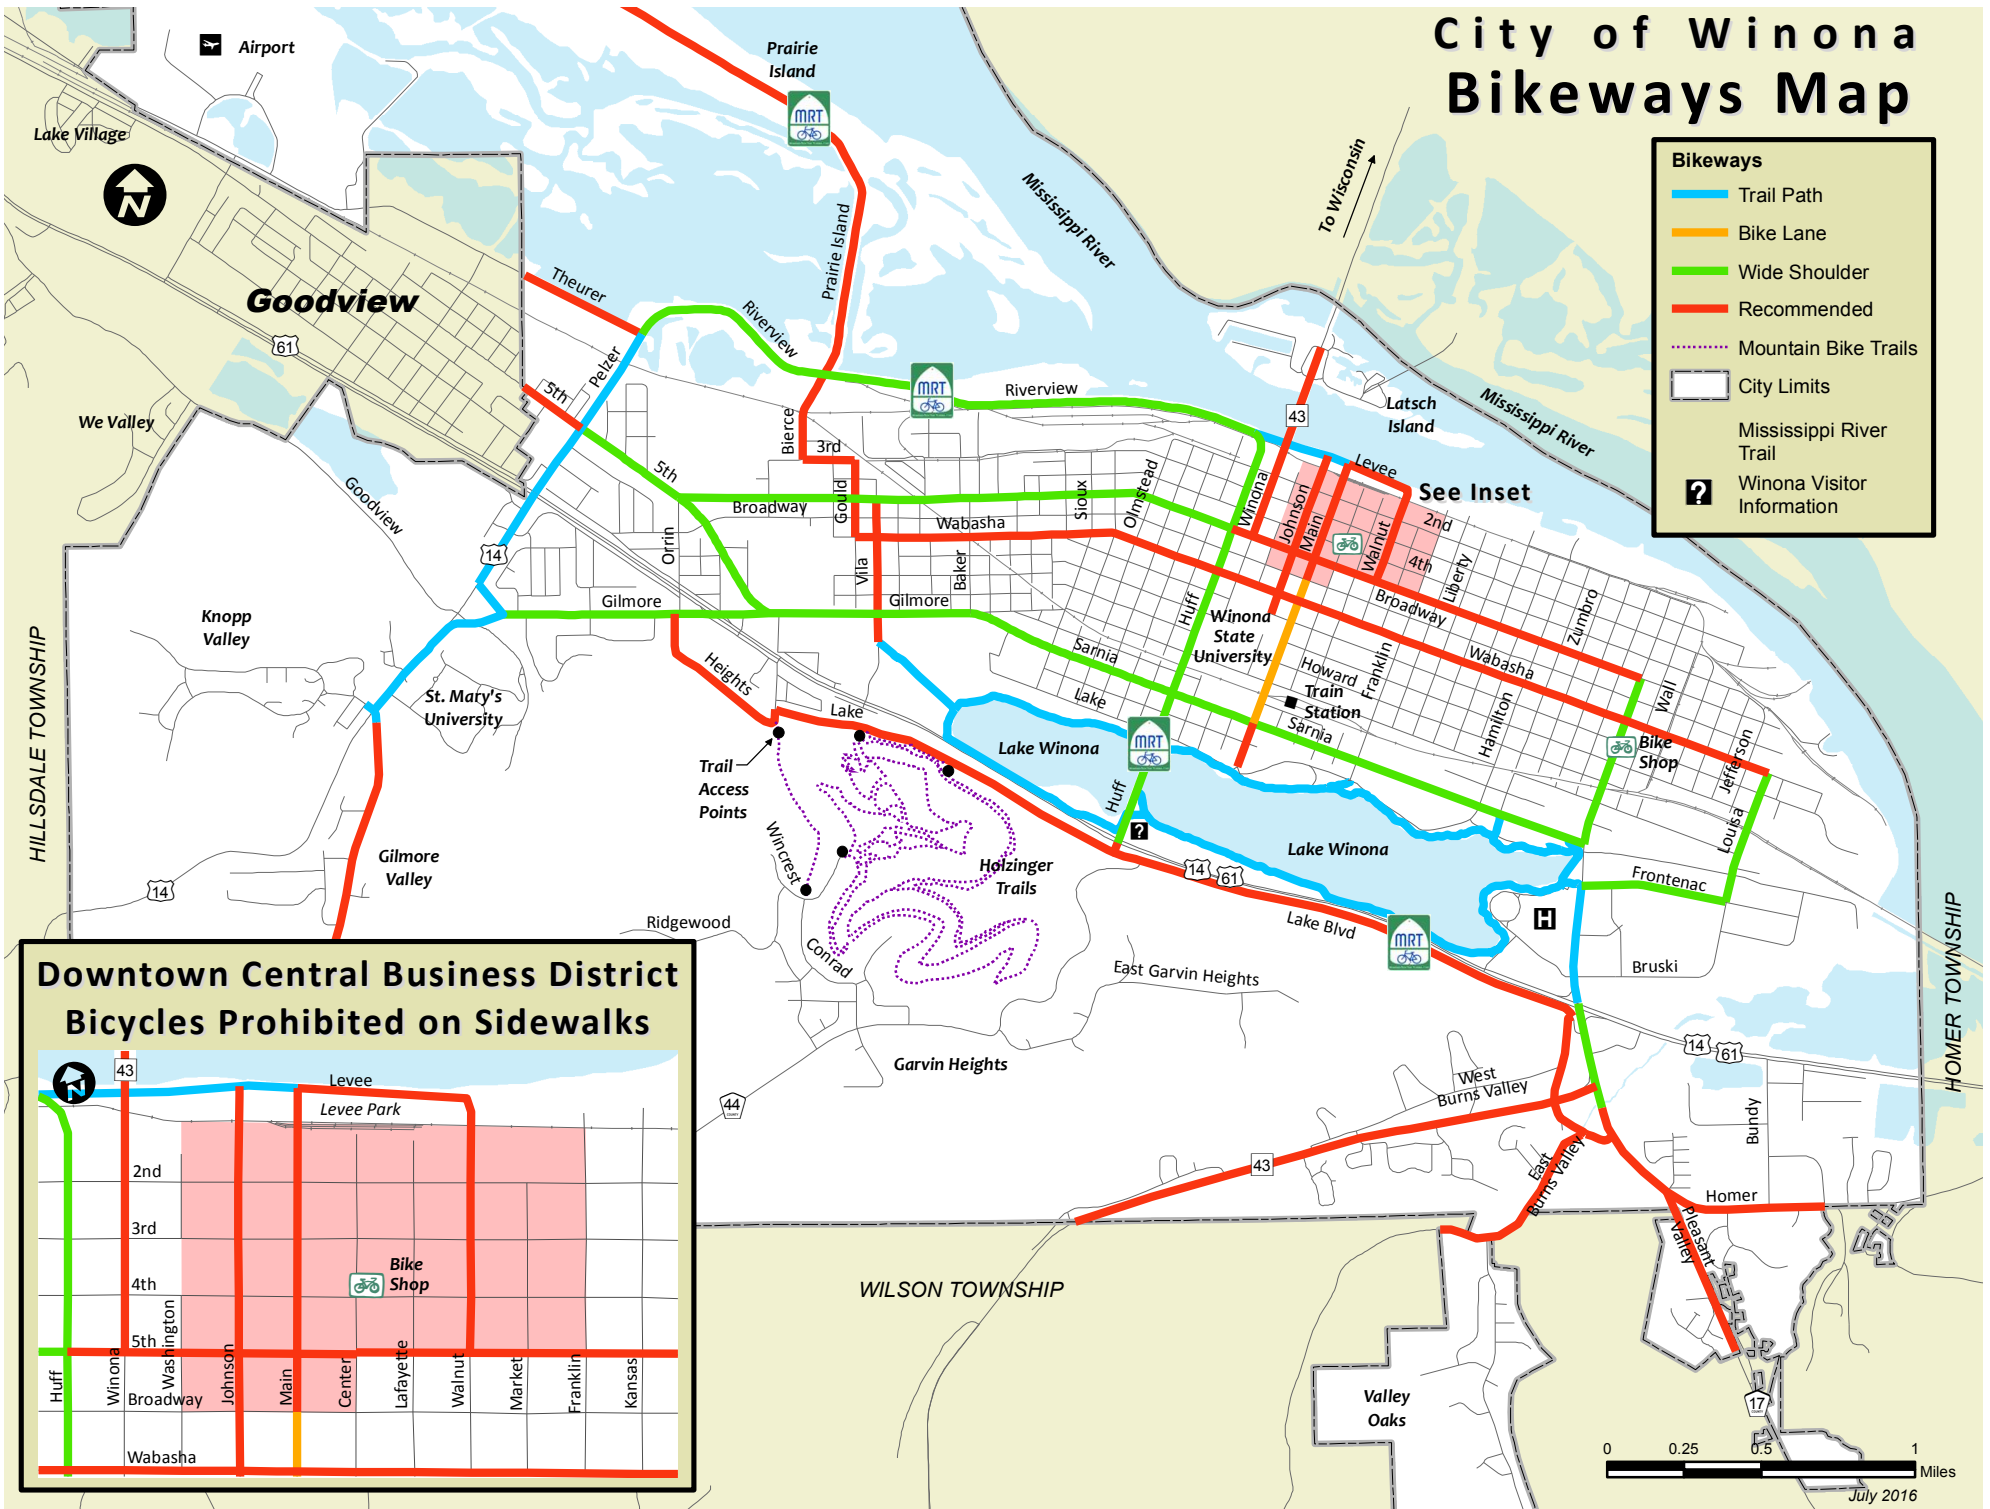

# City of Winona Bikeways Map

**Bikeways**

- Trail Path
- Bike Lane
- Wide Shoulder
- Recommended
- ⋯ Mountain Bike Trails
- City Limits
- Mississippi River Trail
- ? Winona Visitor Information

**Downtown Central Business District  
Bicycles Prohibited on Sidewalks**