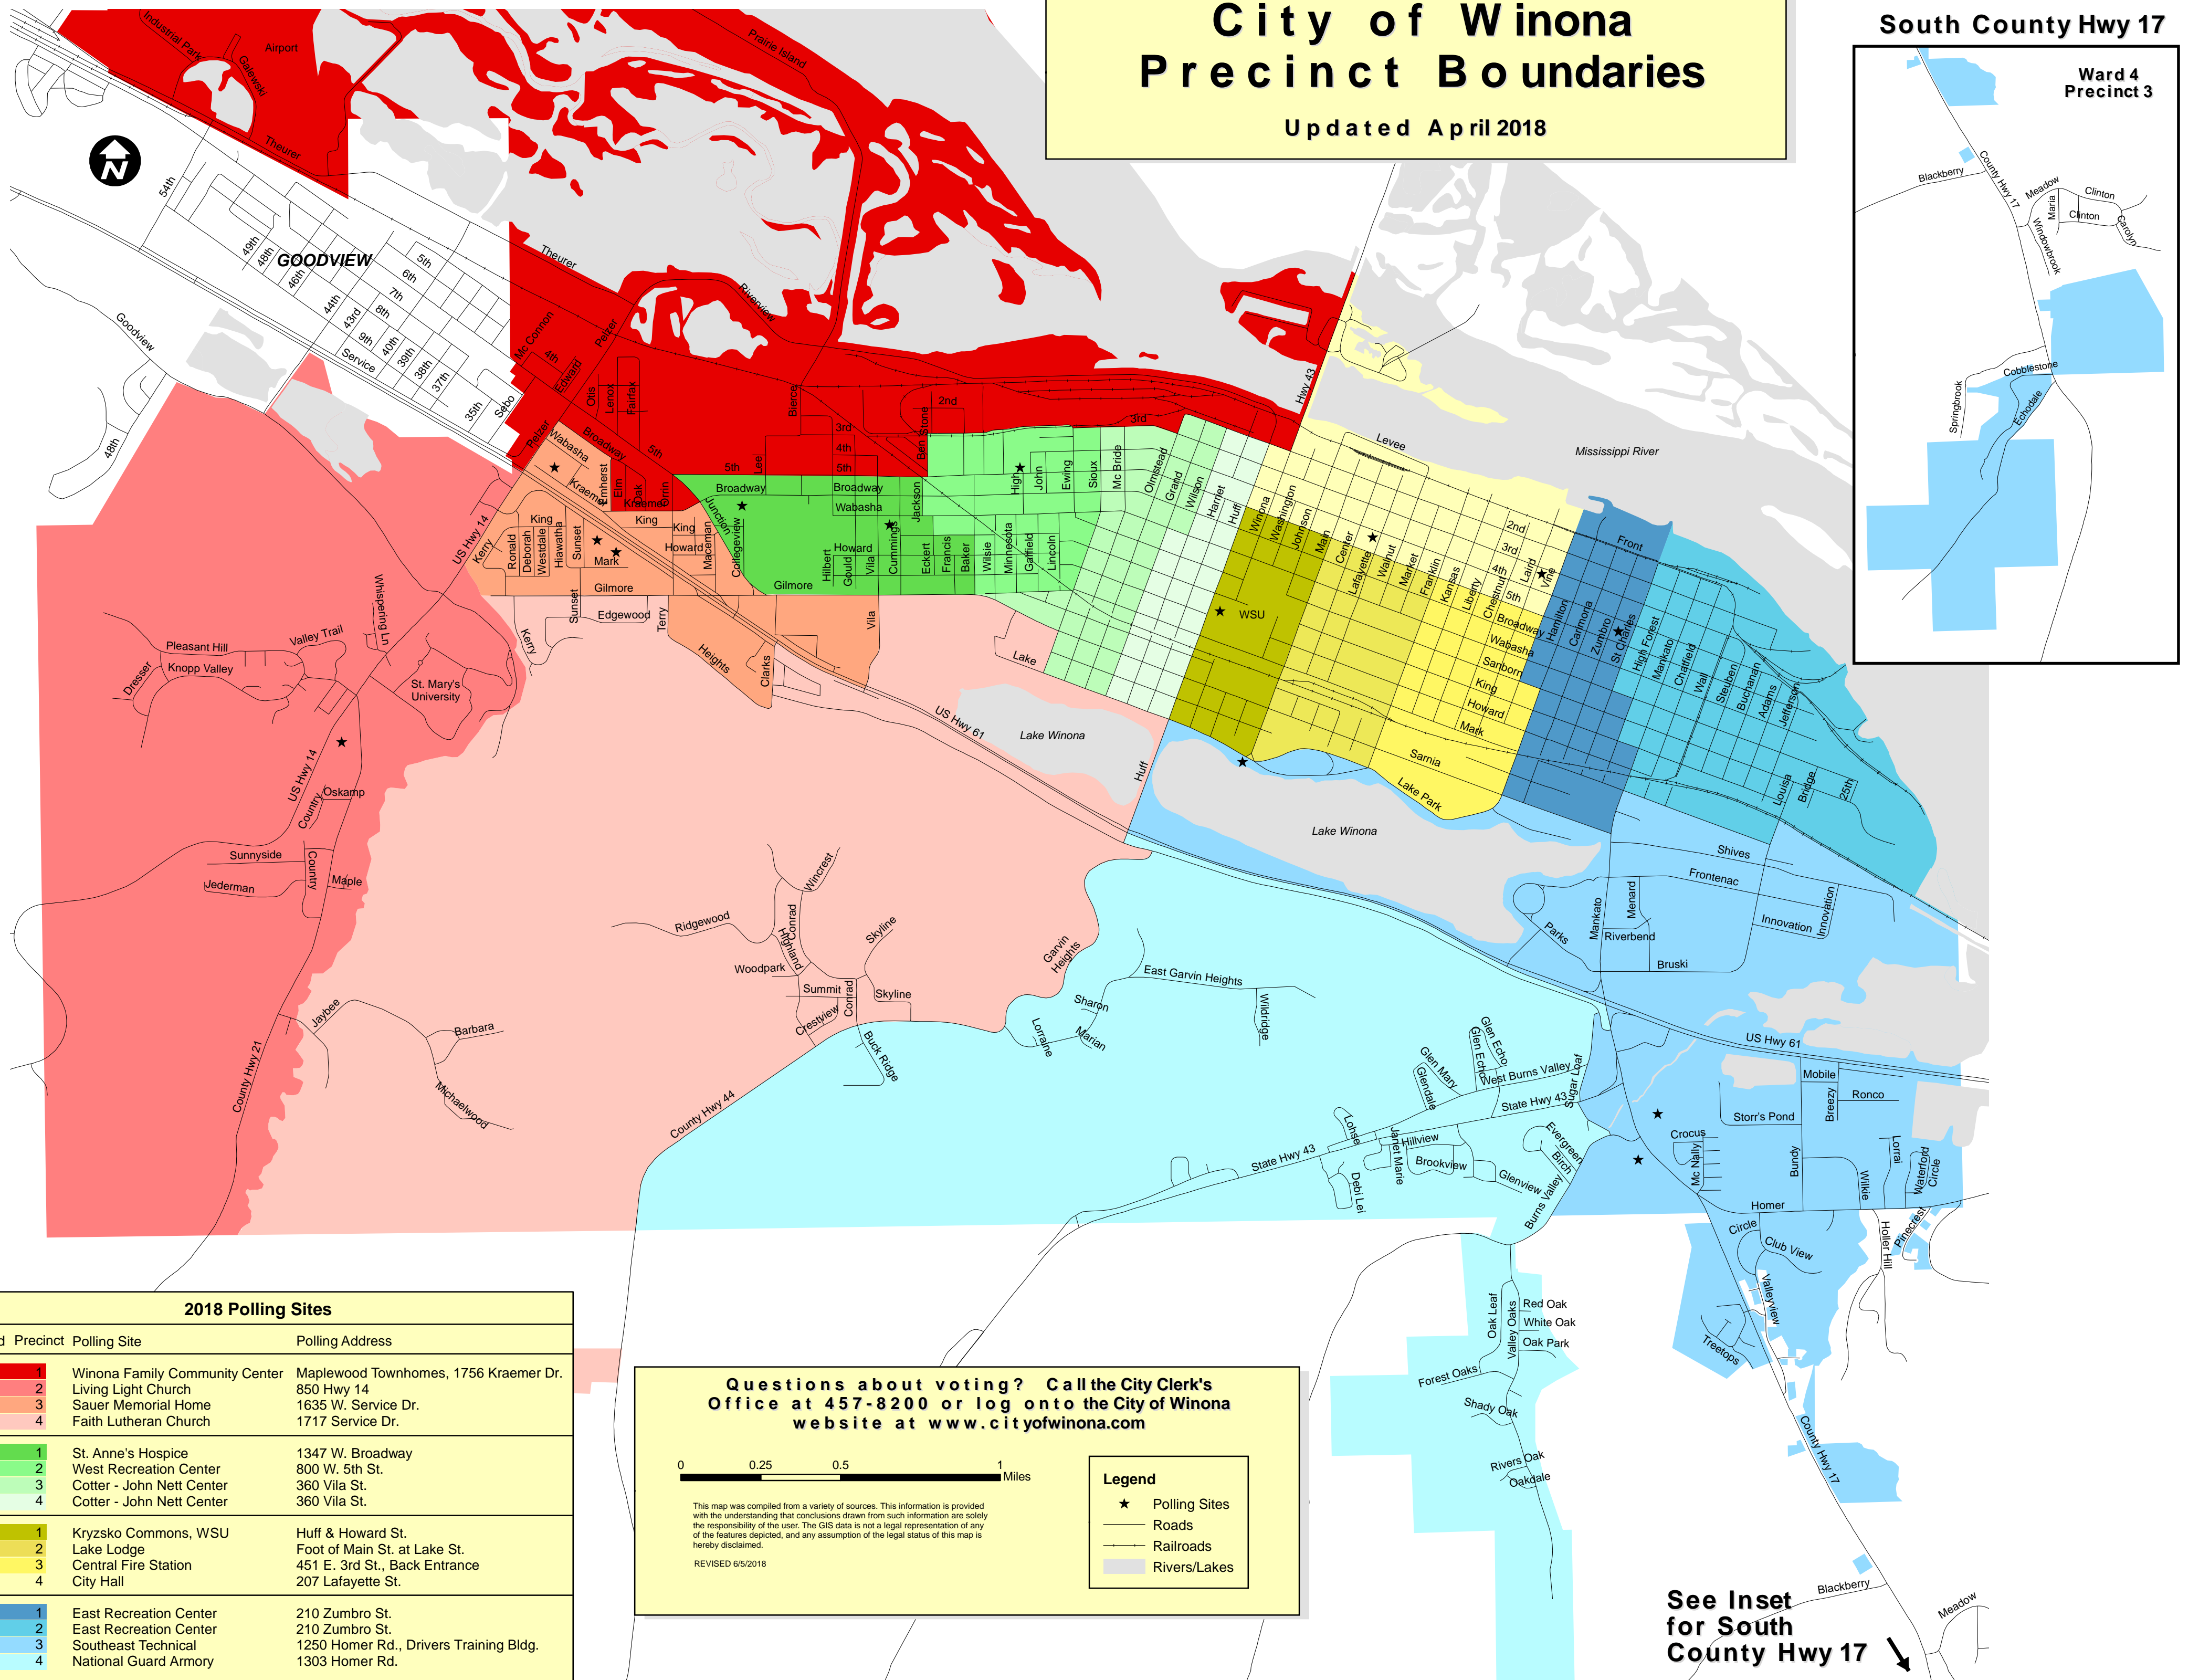

City of Winona Precinct Boundaries

Updated April 2018

South County Hwy 17

Ward 4
Precinct 3

2018 Polling Sites

Ward	Precinct	Polling Site	Polling Address
1	1	Winona Family Community Center	Maplewood Townhomes, 1756 Kraemer Dr.
	2	Living Light Church	850 Hwy 14
	3	Sauer Memorial Home	1635 W. Service Dr.
	4	Faith Lutheran Church	1717 Service Dr.
2	1	St. Anne's Hospice	1347 W. Broadway
	2	West Recreation Center	800 W. 5th St.
	3	Cotter - John Nett Center	360 Vila St.
	4	Cotter - John Nett Center	360 Vila St.
3	1	Kryzsko Commons, WSU	Huff & Howard St.
	2	Lake Lodge	Foot of Main St. at Lake St.
	3	Central Fire Station	451 E. 3rd St., Back Entrance
	4	City Hall	207 Lafayette St.
4	1	East Recreation Center	210 Zumbro St.
	2	East Recreation Center	210 Zumbro St.
	3	Southeast Technical	1250 Homer Rd., Drivers Training Bldg.
	4	National Guard Armory	1303 Homer Rd.

Questions about voting? Call the City Clerk's Office at 457-8200 or log onto the City of Winona website at www.cityofwinona.com

Legend

- ★ Polling Sites
- Roads
- Railroads
- Rivers/Lakes

REVISED 6/5/2018

See Inset for South County Hwy 17