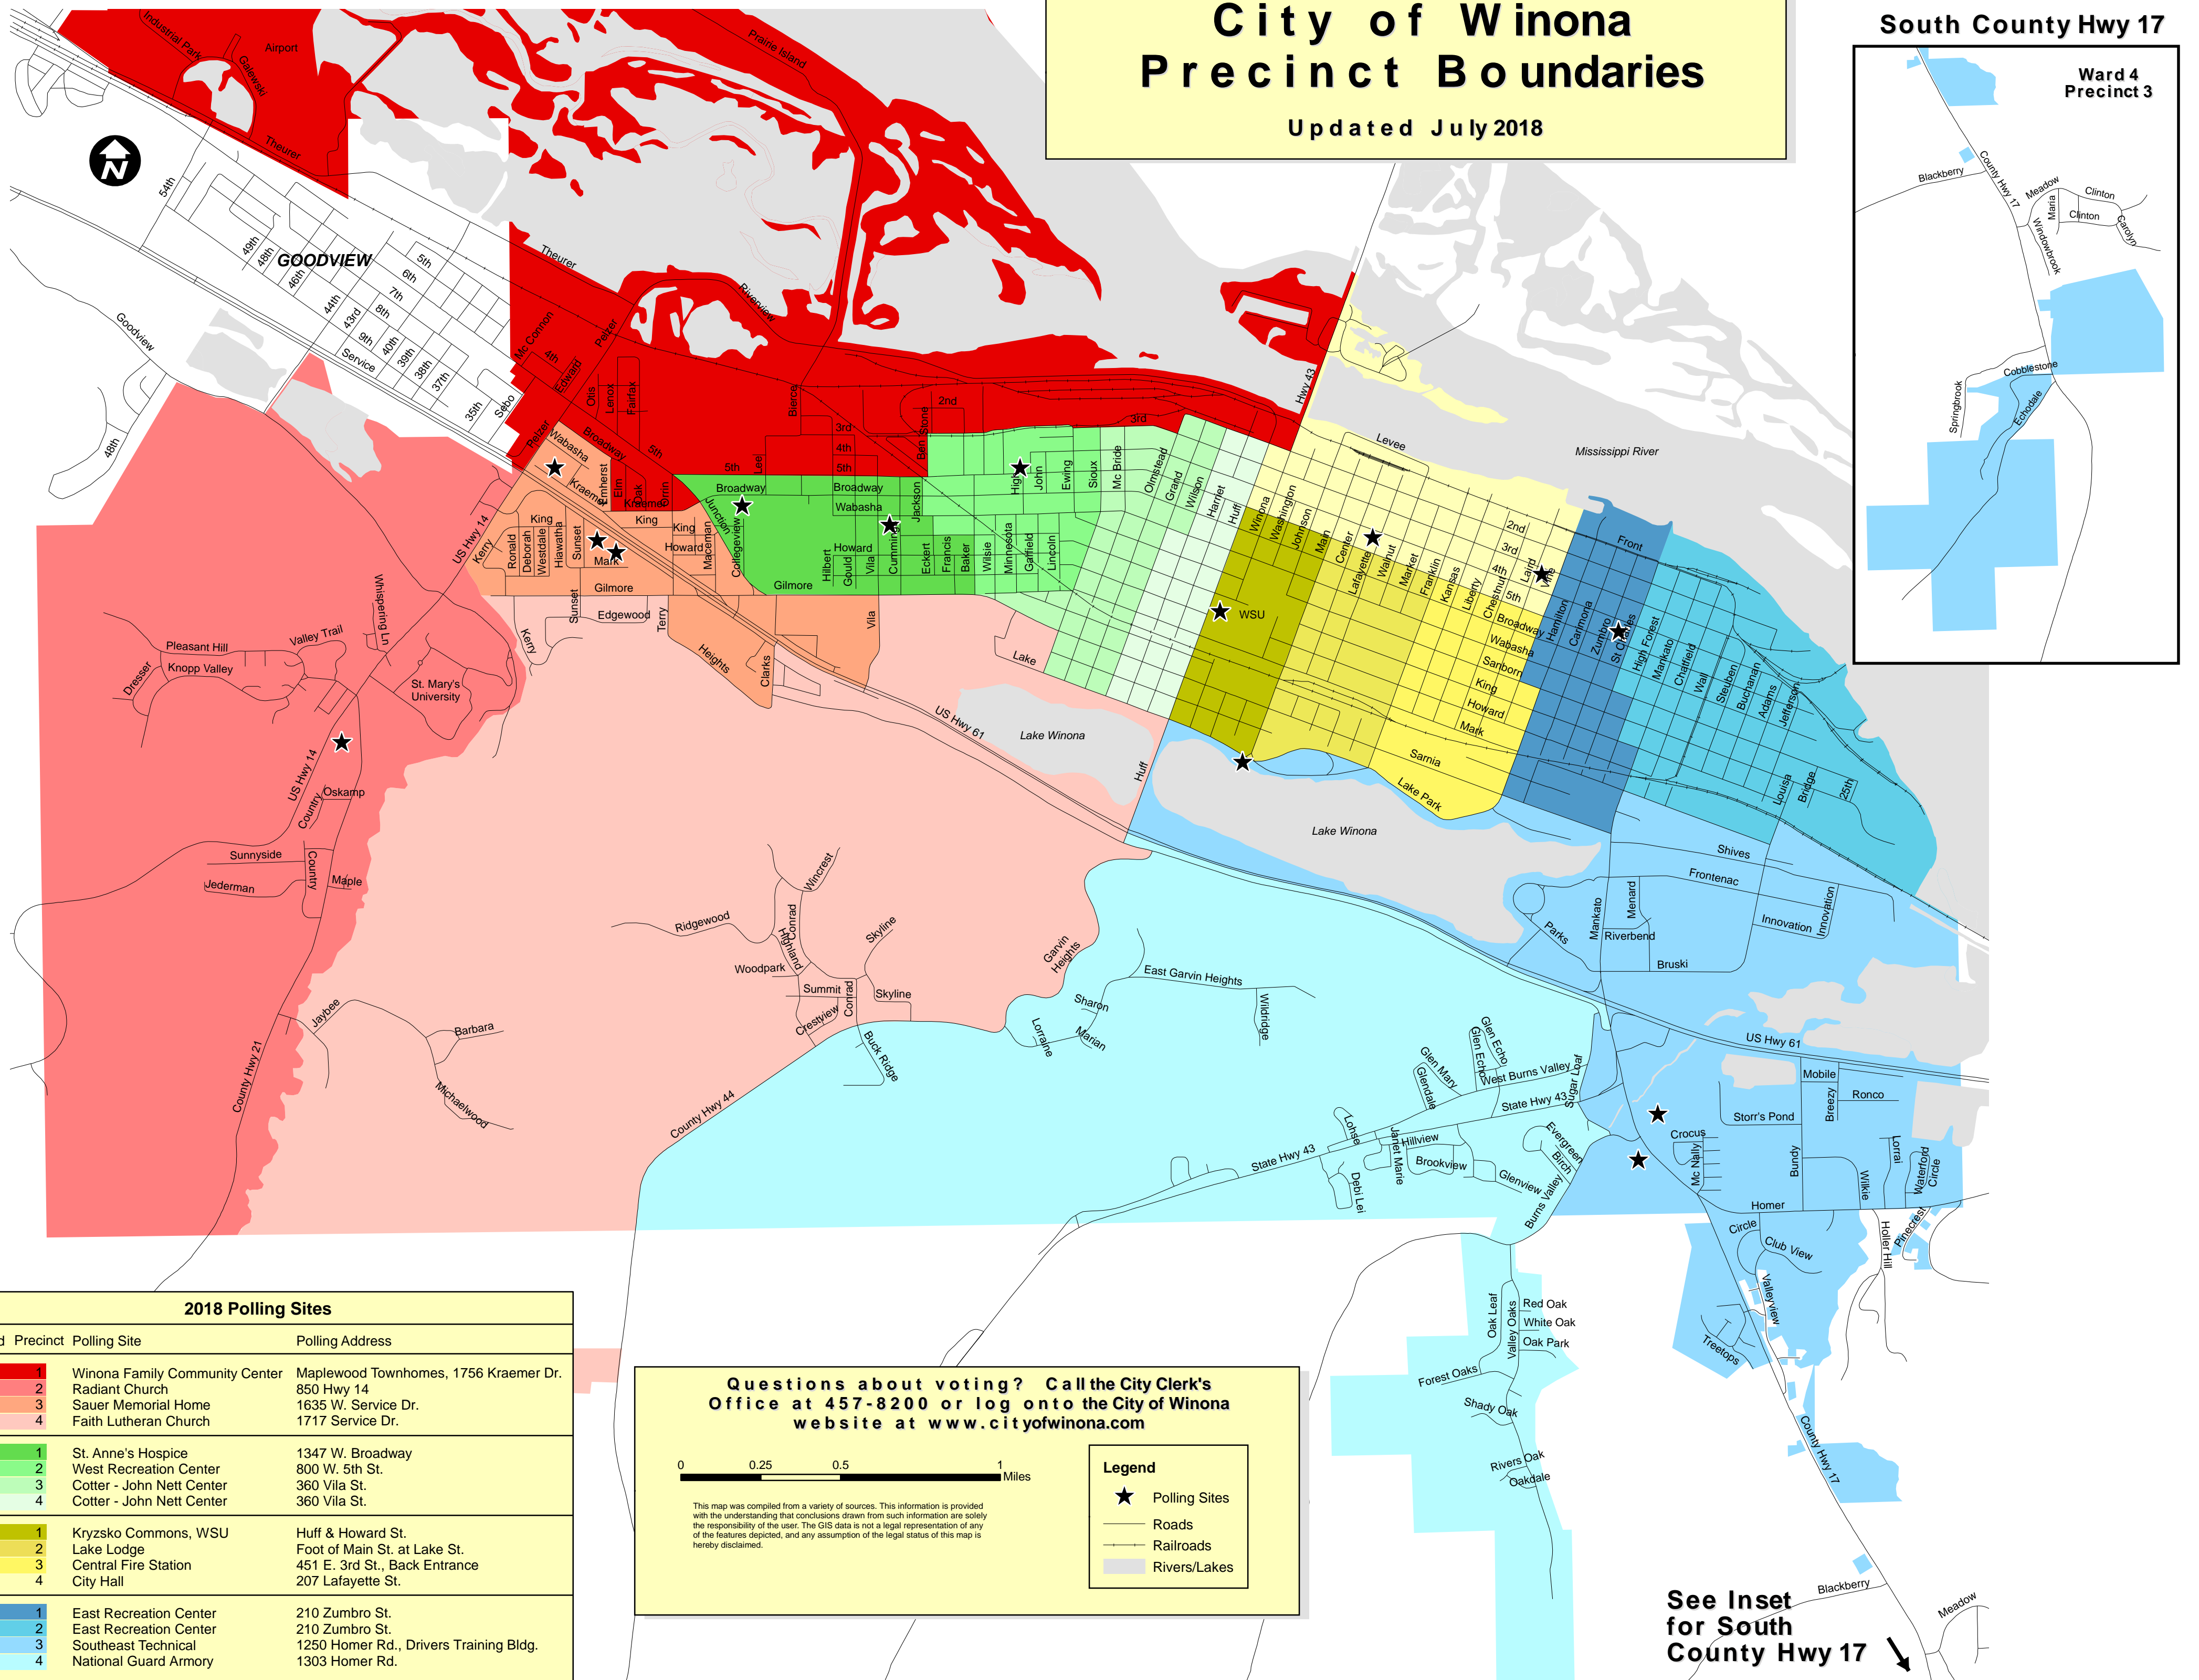

City of Winona Precinct Boundaries

Updated July 2018

South County Hwy 17

Ward 4
Precinct 3

2018 Polling Sites

Ward	Precinct	Polling Site	Polling Address
1	1	Winona Family Community Center	Maplewood Townhomes, 1756 Kraemer Dr.
	2	Radiant Church	850 Hwy 14
	3	Sauer Memorial Home	1635 W. Service Dr.
	4	Faith Lutheran Church	1717 Service Dr.
2	1	St. Anne's Hospice	1347 W. Broadway
	2	West Recreation Center	800 W. 5th St.
	3	Cotter - John Nett Center	360 Vila St.
	4	Cotter - John Nett Center	360 Vila St.
3	1	Kryzsko Commons, WSU	Huff & Howard St.
	2	Lake Lodge	Foot of Main St. at Lake St.
	3	Central Fire Station	451 E. 3rd St., Back Entrance
	4	City Hall	207 Lafayette St.
4	1	East Recreation Center	210 Zumbro St.
	2	East Recreation Center	210 Zumbro St.
	3	Southeast Technical	1250 Homer Rd., Drivers Training Bldg.
	4	National Guard Armory	1303 Homer Rd.

Questions about voting? Call the City Clerk's Office at 457-8200 or log onto the City of Winona website at www.cityofwinona.com

Legend

- ★ Polling Sites
- Roads
- Railroads
- Rivers/Lakes

See Inset for South County Hwy 17